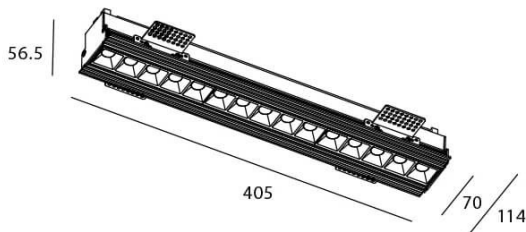

### Scheme

### Star-T

Lavov Downlights from the family Star-T, power 30 W and CRI 90 with an optic 45 degrees made in Die Cast Aluminum finished in Black with a real lumen output of 2250lm and an efficiency of 75lm/W. ON/OFF driver.

Item code	86.D030.4431.02
Product type	Indoor
Category	Downlights
Family	STAR
Subfamily	Star-T
Pictograms	

Product	
Real power (W)	30
Real luminous flux (Lm)	2250
Luminous efficiency (Lm/W)	75
Beam angle (&ordm;)	45
Life time (h)	50000 h L80B10
IP	20
Electrical class insulation	Clas II
Colour	Black
U. G. R	<19
Control gear included	Yes
Control gear	ON/OFF
Flicker Free	Yes
Light source	LED
Type of LED	COB
Colour temperature (K)	4000
Colour consistency (SDCM)	SDCM<3
CRI	90