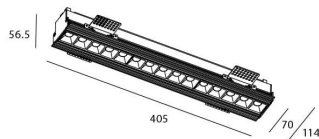

Star-T

Lavov Downlights from the family Star-T, power 30 W and CRI 90 with an optic 45 degrees made in Die Cast Aluminum finished in Black with a real lumen output of 2250lm and an efficiency of 75lm/W. DALI driver.

Item code	86.D030.4433.02
Product type	Indoor
Category	Downlights
Family	STAR
Subfamily	Star-T

Pictograms

Scheme

Product

Real power (W)	30
Real luminous flux (Lm)	2250
Luminous efficiency (Lm/W)	75
Beam angle (°)	45
Life time (h)	50000 h L80B10
IP	20
Electrical class insulation	Clas II
Colour	Black
U. G. R	<19
Control gear included	Yes
Control gear	DALI
Flicker Free	Yes
Light source	LED
Type of LED	COB
Colour temperature (K)	4000
Colour consistency (SDCM)	SDCM<3
CRI	90