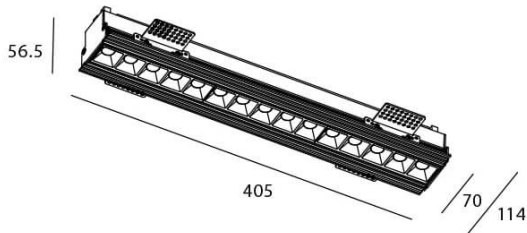

### Scheme

### Star-T

Lavov Downlights from the family Star-T, power 30 W and CRI 90 with an optic Wall Washer degrees made in Die Cast Aluminum finished in White with a real lumen output of 2250lm and an efficiency of 75lm/W. ON/OFF driver.

Item code	86.D030.4441.01
Product type	Indoor
Category	Downlights
Family	STAR
Subfamily	Star-T
Pictograms	

Product	
Real power (W)	30
Real luminous flux (Lm)	2250
Luminous efficiency (Lm/W)	75
Beam angle (°)	Wall Washer
Life time (h)	50000 h L80B10
IP	20
Electrical class insulation	Clas II
Colour	White
U. G. R	19
Control gear included	Yes
Control gear	ON/OFF
Flicker Free	Yes
Light source	LED
Type of LED	COB
Colour temperature (K)	4000
Colour consistency (SDCM)	SDCM3
CRI	90