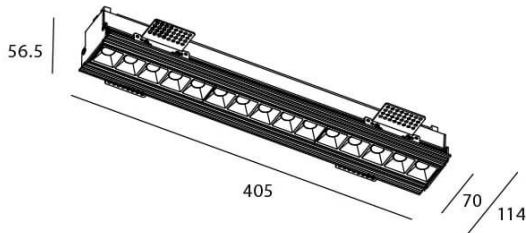

Scheme

Star-T

Lavov Downlights from the family Star-T, power 30 W and CRI 90 with an optic Wall Washer degrees made in Die Cast Aluminum finished in White with a real lumen output of 2250lm and an efficiency of 75lm/W. ON/OFF driver.

Item code	86.D030.4441.01
Product type	Indoor
Category	Downlights
Family	STAR
Subfamily	Star-T
Pictograms	

Product	
Real power (W)	30
Real luminous flux (Lm)	2250
Luminous efficiency (Lm/W)	75
Beam angle (º)	Wall Washer
Life time (h)	50000 h L80B10
IP	20
Electrical class insulation	Clas II
Colour	White
U. G. R	<19
Control gear included	Yes
Control gear	ON/OFF
Flicker Free	Yes
Light source	LED
Type of LED	COB
Colour temperature (K)	4000
Colour consistency (SDCM)	SDCM<3
CRI	90