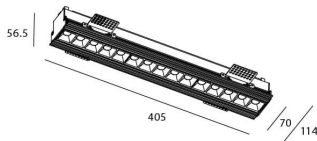

Star-T

Lavov Downlights from the family Star-T, power 30 W and CRI 90 with an optic Wall Washer degrees made in Die Cast Aluminum finished in White with a real lumen output of 2250lm and an efficiency of 75lm/W. ON/OFF driver.

Item code	86.D030.4441.01
Product type	Indoor
Category	Downlights
Family	STAR
Subfamily	Star-T
Pictograms	

Scheme

Product	
Real power (W)	30
Real luminous flux (Lm)	2250
Luminous efficiency (Lm/W)	75
Beam angle (°)	Wall Washer
Life time (h)	50000 h L80B10
IP	20
Electrical class insulation	Clas II
Colour	White
U. G. R	<19
Control gear included	Yes
Control gear	ON/OFF
Flicker Free	Yes
Light source	LED
Type of LED	COB
Colour temperature (K)	4000
Colour consistency (SDCM)	SDCM<3
CRI	90