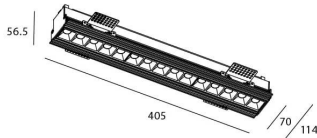

Star-T

Lavov Downlights from the family Star-T, power 30 W and CRI 90 with an optic Wall Washer degrees made in Die Cast Aluminum finished in Black with a real lumen output of 2250lm and an efficiency of 75lm/W. ON/OFF driver.

Item code	86.D030.4441.02
Product type	Indoor
Category	Downlights
Family	STAR
Subfamily	Star-T

Pictograms

Scheme

Product

Real power (W)	30
Real luminous flux (Lm)	2250
Luminous efficiency (Lm/W)	75
Beam angle (°)	Wall Washer
Life time (h)	50000 h L80B10
IP	20
Electrical class insulation	Clas II
Colour	Black
U. G. R	<19
Control gear included	Yes
Control gear	ON/OFF
Flicker Free	Yes
Light source	LED
Type of LED	COB
Colour temperature (K)	4000
Colour consistency (SDCM)	SDCM<3
CRI	90