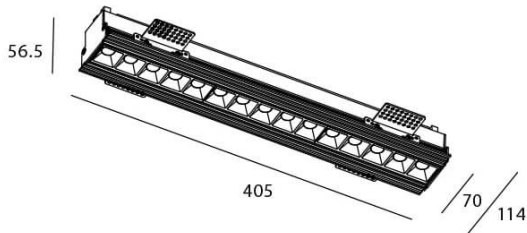

Scheme

Star-T

Lavov Downlights from the family Star-T, power 30 W and CRI 90 with an optic Wall Washer degrees made in Die Cast Aluminum finished in Black with a real lumen output of 2250lm and an efficiency of 75lm/W. ON/OFF driver.

Item code	86.D030.4441.02
Product type	Indoor
Category	Downlights
Family	STAR
Subfamily	Star-T
Pictograms	

Product	
Real power (W)	30
Real luminous flux (Lm)	2250
Luminous efficiency (Lm/W)	75
Beam angle (º)	Wall Washer
Life time (h)	50000 h L80B10
IP	20
Electrical class insulation	Clas II
Colour	Black
U. G. R	<19
Control gear included	Yes
Control gear	ON/OFF
Flicker Free	Yes
Light source	LED
Type of LED	COB
Colour temperature (K)	4000
Colour consistency (SDCM)	SDCM<3
CRI	90