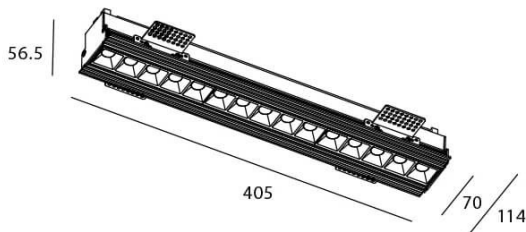

Scheme

Star-T

Lavov Downlights from the family Star-T, power 30 W and CRI 90 with an optic Wall Washer degrees made in Die Cast Aluminum finished in Black with a real lumen output of 2250lm and an efficiency of 75lm/W. ON/OFF driver.

Item code	86.D030.4441.02
Product type	Indoor
Category	Downlights
Family	STAR
Subfamily	Star-T
Pictograms	

Product	
Real power (W)	30
Real luminous flux (Lm)	2250
Luminous efficiency (Lm/W)	75
Beam angle (°)	Wall Washer
Life time (h)	50000 h L80B10
IP	20
Electrical class insulation	Clas II
Colour	Black
U. G. R	19
Control gear included	Yes
Control gear	ON/OFF
Flicker Free	Yes
Light source	LED
Type of LED	COB
Colour temperature (K)	4000
Colour consistency (SDCM)	SDCM3
CRI	90