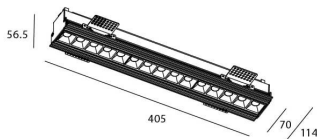

Star-T

Lavov Downlights from the family Star-T, power 30 W and CRI 90 with an optic Wall Washer degrees made in Die Cast Aluminum finished in White with a real lumen output of 2250lm and an efficiency of 75lm/W. DALI driver.

Item code	86.D030.4443.01
Product type	Indoor
Category	Downlights
Family	STAR
Subfamily	Star-T
Pictograms	

Scheme

Product	
Real power (W)	30
Real luminous flux (Lm)	2250
Luminous efficiency (Lm/W)	75
Beam angle (°)	Wall Washer
Life time (h)	50000 h L80B10
IP	20
Electrical class insulation	Clas II
Colour	White
U. G. R	<19
Control gear included	Yes
Control gear	DALI
Flicker Free	Yes
Light source	LED
Type of LED	COB
Colour temperature (K)	4000
Colour consistency (SDCM)	SDCM<3
CRI	90