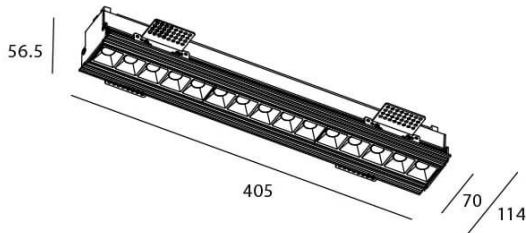

Scheme

Star-T

Lavov Downlights from the family Star-T, power 30 W and CRI 90 with an optic Wall Washer degrees made in Die Cast Aluminum finished in White with a real lumen output of 2250lm and an efficiency of 75lm/W. DALI driver.

Item code	86.D030.4443.01
Product type	Indoor
Category	Downlights
Family	STAR
Subfamily	Star-T
Pictograms	

Product	
Real power (W)	30
Real luminous flux (Lm)	2250
Luminous efficiency (Lm/W)	75
Beam angle (°)	Wall Washer
Life time (h)	50000 h L80B10
IP	20
Electrical class insulation	Clas II
Colour	White
U. G. R	19
Control gear included	Yes
Control gear	DALI
Flicker Free	Yes
Light source	LED
Type of LED	COB
Colour temperature (K)	4000
Colour consistency (SDCM)	SDCM3
CRI	90