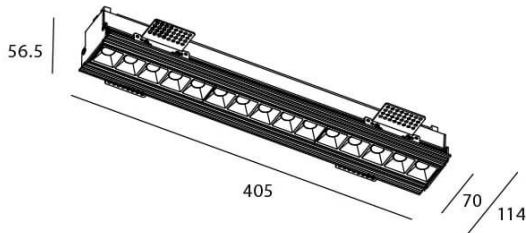

Scheme

Star-T

Lavov Downlights from the family Star-T, power 30 W and CRI 90 with an optic Wall Washer degrees made in Die Cast Aluminum finished in White with a real lumen output of 2250lm and an efficiency of 75lm/W. DALI driver.

Item code	86.D030.4443.01
Product type	Indoor
Category	Downlights
Family	STAR
Subfamily	Star-T
Pictograms	

Product	
Real power (W)	30
Real luminous flux (Lm)	2250
Luminous efficiency (Lm/W)	75
Beam angle (º)	Wall Washer
Life time (h)	50000 h L80B10
IP	20
Electrical class insulation	Clas II
Colour	White
U. G. R	<19
Control gear included	Yes
Control gear	DALI
Flicker Free	Yes
Light source	LED
Type of LED	COB
Colour temperature (K)	4000
Colour consistency (SDCM)	SDCM<3
CRI	90