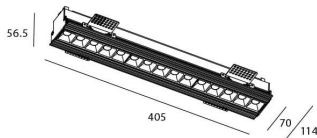

Star-T

Lavov Downlights from the family Star-T, power 30 W and CRI 90 with an optic Wall Washer degrees made in Die Cast Aluminum finished in White with a real lumen output of 2250lm and an efficiency of 75lm/W. DALI driver.

Item code	86.D030.4443.01
Product type	Indoor
Category	Downlights
Family	STAR
Subfamily	Star-T
Pictograms	

Scheme

Product	
Real power (W)	30
Real luminous flux (Lm)	2250
Luminous efficiency (Lm/W)	75
Beam angle (°)	Wall Washer
Life time (h)	50000 h L80B10
IP	20
Electrical class insulation	Clas II
Colour	White
U. G. R	<19
Control gear included	Yes
Control gear	DALI
Flicker Free	Yes
Light source	LED
Type of LED	COB
Colour temperature (K)	4000
Colour consistency (SDCM)	SDCM<3
CRI	90