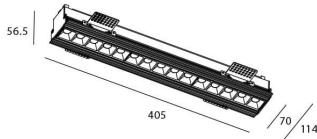

Star-T

Lavov Downlights from the family Star-T, power 30 W and CRI 90 with an optic Wall Washer degrees made in Die Cast Aluminum finished in White with a real lumen output of 2250lm and an efficiency of 75lm/W. DALI driver.

Item code	86.D030.4443.01
Product type	Indoor
Category	Downlights
Family	STAR
Subfamily	Star-T
Pictograms	

Scheme

Product	
Real power (W)	30
Real luminous flux (Lm)	2250
Luminous efficiency (Lm/W)	75
Beam angle (°)	Wall Washer
Life time (h)	50000 h L80B10
IP	20
Electrical class insulation	Clas II
Colour	White
U. G. R	<19
Control gear included	Yes
Control gear	DALI
Flicker Free	Yes
Light source	LED
Type of LED	COB
Colour temperature (K)	4000
Colour consistency (SDCM)	SDCM<3
CRI	90