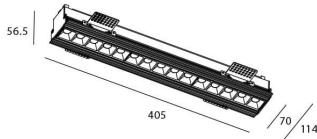

Star-T

Lavov Downlights from the family Star-T, power 30 W and CRI 90 with an optic Wall Washer degrees made in Die Cast Aluminum finished in Black with a real lumen output of 2250lm and an efficiency of 75lm/W. DALI driver.

Item code	86.D030.4443.02
Product type	Indoor
Category	Downlights
Family	STAR
Subfamily	Star-T
Pictograms	

Scheme

Product	
Real power (W)	30
Real luminous flux (Lm)	2250
Luminous efficiency (Lm/W)	75
Beam angle (°)	Wall Washer
Life time (h)	50000 h L80B10
IP	20
Electrical class insulation	Clas II
Colour	Black
U. G. R	<19
Control gear included	Yes
Control gear	DALI
Flicker Free	Yes
Light source	LED
Type of LED	COB
Colour temperature (K)	4000
Colour consistency (SDCM)	SDCM<3
CRI	90