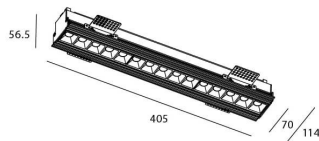

Star-T

Lavov Downlights from the family Star-T, power 30 W and CRI 90 with an optic Wall Washer degrees made in Die Cast Aluminum finished in Black with a real lumen output of 2250lm and an efficiency of 75lm/W. DALI driver.

Item code	86.D030.4443.02
Product type	Indoor
Category	Downlights
Family	STAR
Subfamily	Star-T
Pictograms	

Scheme

Product	
Real power (W)	30
Real luminous flux (Lm)	2250
Luminous efficiency (Lm/W)	75
Beam angle (°)	Wall Washer
Life time (h)	50000 h L80B10
IP	20
Electrical class insulation	Clas II
Colour	Black
U. G. R	<19
Control gear included	Yes
Control gear	DALI
Flicker Free	Yes
Light source	LED
Type of LED	COB
Colour temperature (K)	4000
Colour consistency (SDCM)	SDCM<3
CRI	90