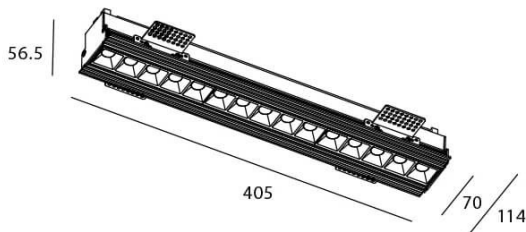

### Scheme

### Star-T

Lavov Downlights from the family Star-T, power 30 W and CRI 90 with an optic Wall Washer degrees made in Die Cast Aluminum finished in Black with a real lumen output of 2250lm and an efficiency of 75lm/W. DALI driver.

Item code	86.D030.4443.02
Product type	Indoor
Category	Downlights
Family	STAR
Subfamily	Star-T
Pictograms	

Product	
Real power (W)	30
Real luminous flux (Lm)	2250
Luminous efficiency (Lm/W)	75
Beam angle (&ordm;)	Wall Washer
Life time (h)	50000 h L80B10
IP	20
Electrical class insulation	Clas II
Colour	Black
U. G. R	<19
Control gear included	Yes
Control gear	DALI
Flicker Free	Yes
Light source	LED
Type of LED	COB
Colour temperature (K)	4000
Colour consistency (SDCM)	SDCM<3
CRI	90