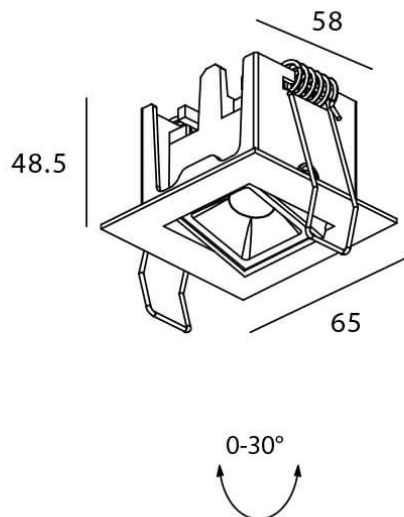

Star-A

Lavov Downlights from the family Star-A ,power 2 W and CRI 90 with an optic 15 degrees made in Die Cast Aluminum finished in White with a real lumen output of 90lm and an efficiency of 45lm/W. ON/OFF driver.

Item code	86.D031.1311.01
Product type	Indoor
Category	Downlights
Family	STAR
Subfamily	Star-A

Pictograms

Scheme

Product	
Real power (W)	2
Real luminous flux (Lm)	90
Luminous efficiency (Lm/W)	45
Beam angle (°)	15
Life time (h)	50000 h L80B10
IP	20
Electrical class insulation	Clas II
Colour	White
U. G. R	19
Control gear included	Yes
Control gear	ON/OFF
Flicker Free	Yes
Light source	LED
Type of LED	COB
Colour temperature (K)	3000
Colour consistency (SDCM)	SDCM3
CRI	90