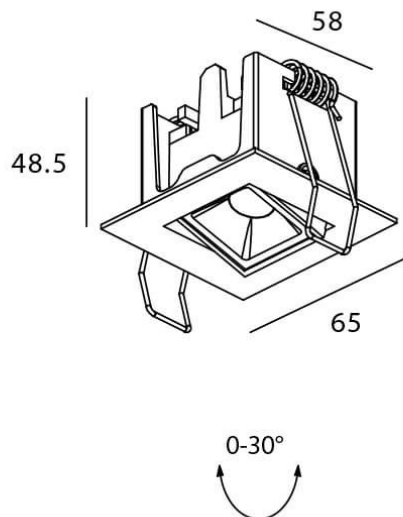

### Star-A

Lavov Downlights from the family Star-A ,power 2 W and CRI 90 with an optic 15 degrees made in Die Cast Aluminum finished in White with a real lumen output of 90lm and an efficiency of 45lm/W. ON/OFF driver.

### Scheme

Product	
Real power (W)	2
Real luminous flux (Lm)	90
Luminous efficiency (Lm/W)	45
Beam angle (&ordm;)	15
Life time (h)	50000 h L80B10
IP	20
Electrical class insulation	Clas II
Colour	White
U. G. R	<19
Control gear included	Yes
Control gear	ON/OFF
Flicker Free	Yes
Light source	LED
Type of LED	COB
Colour temperature (K)	3000
Colour consistency (SDCM)	SDCM<3
CRI	90