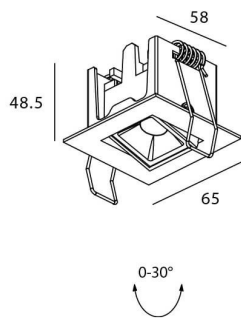

Star-A

Lavov Downlights from the family Star-A ,power 2 W and CRI 90 with an optic 15 degrees made in Die Cast Aluminum finished in White with a real lumen output of 90lm and an efficiency of 45lm/W. ON/OFF driver.

Item code	86.D031.1311.01
Product type	Indoor
Category	Downlights
Family	STAR
Subfamily	Star-A
Pictograms	

Scheme

Product	
Real power (W)	2
Real luminous flux (Lm)	90
Luminous efficiency (Lm/W)	45
Beam angle (°)	15
Life time (h)	50000 h L80B10
IP	20
Electrical class insulation	Clas II
Colour	White
U. G. R	<19
Control gear included	Yes
Control gear	ON/OFF
Flicker Free	Yes
Light source	LED
Type of LED	COB
Colour temperature (K)	3000
Colour consistency (SDCM)	SDCM<3
CRI	90