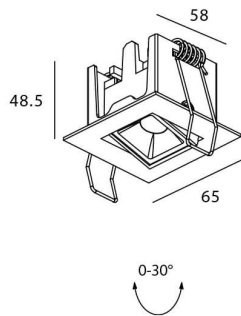

Star-A

Lavov Downlights from the family Star-A ,power 2 W and CRI 90 with an optic 15 degrees made in Die Cast Aluminum finished in Black with a real lumen output of 90lm and an efficiency of 45lm/W. ON/OFF driver.

Item code	86.D031.1311.02
Product type	Indoor
Category	Downlights
Family	STAR
Subfamily	Star-A
Pictograms	

Scheme

Product	
Real power (W)	2
Real luminous flux (Lm)	90
Luminous efficiency (Lm/W)	45
Beam angle (°)	15
Life time (h)	50000 h L80B10
IP	20
Electrical class insulation	Clas II
Colour	Black
U. G. R	<19
Control gear included	Yes
Control gear	ON/OFF
Flicker Free	Yes
Light source	LED
Type of LED	COB
Colour temperature (K)	3000
Colour consistency (SDCM)	SDCM<3
CRI	90