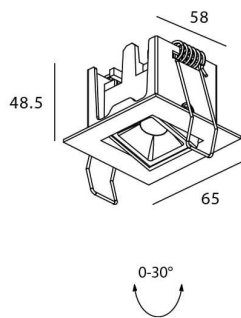

### Star-A

Lavov Downlights from the family Star-A ,power 2 W and CRI 90 with an optic 15 degrees made in Die Cast Aluminum finished in White with a real lumen output of 90lm and an efficiency of 45lm/W. DALI driver.

### Product

Real power (W)	2
Real luminous flux (Lm)	90
Luminous efficiency (Lm/W)	45
Beam angle (°)	15
Life time (h)	50000 h L80B10
IP	20
Electrical class insulation	Clas II
Colour	White
U. G. R	<19
Control gear included	Yes
Control gear	DALI
Flicker Free	Yes
Light source	LED
Type of LED	COB
Colour temperature (K)	3000
Colour consistency (SDCM)	SDCM<3
CRI	90