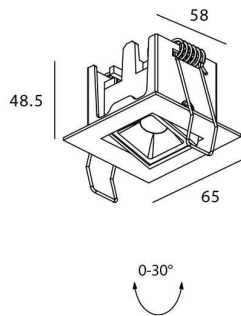

Star-A

Lavov Downlights from the family Star-A ,power 2 W and CRI 90 with an optic 30 degrees made in Die Cast Aluminum finished in White with a real lumen output of 90lm and an efficiency of 45lm/W. ON/OFF driver.

Item code	86.D031.1321.01
Product type	Indoor
Category	Downlights
Family	STAR
Subfamily	Star-A

Pictograms

Scheme

Product	
Real power (W)	2
Real luminous flux (Lm)	90
Luminous efficiency (Lm/W)	45
Beam angle (°)	30
Life time (h)	50000 h L80B10
IP	20
Electrical class insulation	Clas II
Colour	White
U. G. R	<19
Control gear included	Yes
Control gear	ON/OFF
Flicker Free	Yes
Light source	LED
Type of LED	COB
Colour temperature (K)	3000
Colour consistency (SDCM)	SDCM<3
CRI	90