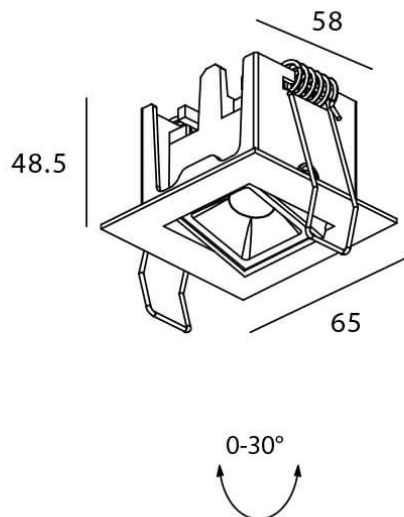

Star-A

Lavov Downlights from the family Star-A ,power 2 W and CRI 90 with an optic 30 degrees made in Die Cast Aluminum finished in White with a real lumen output of 90lm and an efficiency of 45lm/W. ON/OFF driver.

Item code	86.D031.1321.01
Product type	Indoor
Category	Downlights
Family	STAR
Subfamily	Star-A

Pictograms

Scheme

Product	
Real power (W)	2
Real luminous flux (Lm)	90
Luminous efficiency (Lm/W)	45
Beam angle (°)	30
Life time (h)	50000 h L80B10
IP	20
Electrical class insulation	Clas II
Colour	White
U. G. R	19
Control gear included	Yes
Control gear	ON/OFF
Flicker Free	Yes
Light source	LED
Type of LED	COB
Colour temperature (K)	3000
Colour consistency (SDCM)	SDCM3
CRI	90