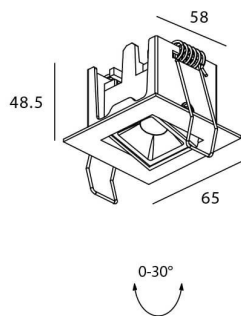

Star-A

Lavov Downlights from the family Star-A ,power 2 W and CRI 90 with an optic 30 degrees made in Die Cast Aluminum finished in Black with a real lumen output of 90lm and an efficiency of 45lm/W. ON/OFF driver.

Item code	86.D031.1321.02
Product type	Indoor
Category	Downlights
Family	STAR
Subfamily	Star-A
Pictograms	

Scheme

Product	
Real power (W)	2
Real luminous flux (Lm)	90
Luminous efficiency (Lm/W)	45
Beam angle (°)	30
Life time (h)	50000 h L80B10
IP	20
Electrical class insulation	Clas II
Colour	Black
U. G. R	<19
Control gear included	Yes
Control gear	ON/OFF
Flicker Free	Yes
Light source	LED
Type of LED	COB
Colour temperature (K)	3000
Colour consistency (SDCM)	SDCM<3
CRI	90