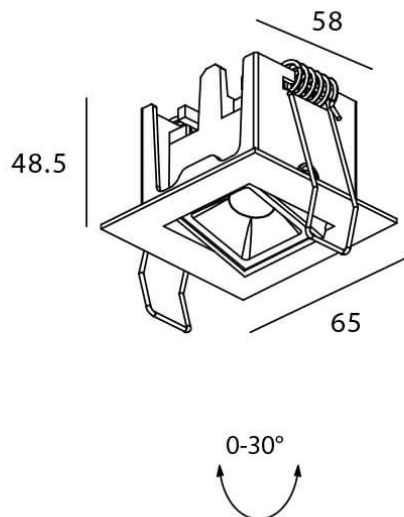

Star-A

Lavov Downlights from the family Star-A ,power 2 W and CRI 90 with an optic 45 degrees made in Die Cast Aluminum finished in White with a real lumen output of 90lm and an efficiency of 45lm/W. ON/OFF driver.

Item code	86.D031.1331.01
Product type	Indoor
Category	Downlights
Family	STAR
Subfamily	Star-A

Pictograms

Scheme

Product	
Real power (W)	2
Real luminous flux (Lm)	90
Luminous efficiency (Lm/W)	45
Beam angle (°)	45
Life time (h)	50000 h L80B10
IP	20
Electrical class insulation	Clas II
Colour	White
U. G. R	19
Control gear included	Yes
Control gear	ON/OFF
Flicker Free	Yes
Light source	LED
Type of LED	COB
Colour temperature (K)	3000
Colour consistency (SDCM)	SDCM3
CRI	90