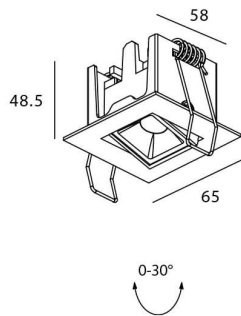

Star-A

Lavov Downlights from the family Star-A ,power 2 W and CRI 90 with an optic 45 degrees made in Die Cast Aluminum finished in White with a real lumen output of 90lm and an efficiency of 45lm/W. ON/OFF driver.

Item code	86.D031.1331.01
Product type	Indoor
Category	Downlights
Family	STAR
Subfamily	Star-A
Pictograms	

Scheme

Product	
Real power (W)	2
Real luminous flux (Lm)	90
Luminous efficiency (Lm/W)	45
Beam angle (°)	45
Life time (h)	50000 h L80B10
IP	20
Electrical class insulation	Clas II
Colour	White
U. G. R	<19
Control gear included	Yes
Control gear	ON/OFF
Flicker Free	Yes
Light source	LED
Type of LED	COB
Colour temperature (K)	3000
Colour consistency (SDCM)	SDCM<3
CRI	90