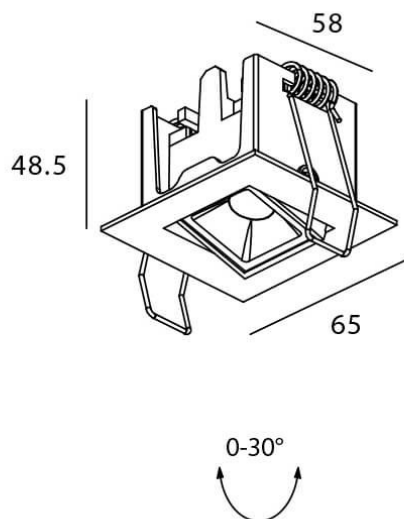

### Star-A

Lavov Downlights from the family Star-A ,power 2 W and CRI 90 with an optic 45 degrees made in Die Cast Aluminum finished in White with a real lumen output of 90lm and an efficiency of 45lm/W. ON/OFF driver.

### Scheme

Product	
Real power (W)	2
Real luminous flux (Lm)	90
Luminous efficiency (Lm/W)	45
Beam angle (&ordm;)	45
Life time (h)	50000 h L80B10
IP	20
Electrical class insulation	Clas II
Colour	White
U. G. R	<19
Control gear included	Yes
Control gear	ON/OFF
Flicker Free	Yes
Light source	LED
Type of LED	COB
Colour temperature (K)	3000
Colour consistency (SDCM)	SDCM<3
CRI	90