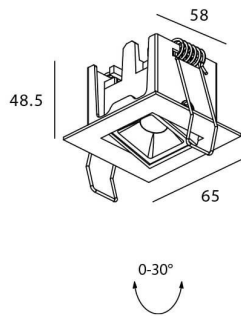

Star-A

Lavov Downlights from the family Star-A ,power 2 W and CRI 90 with an optic 45 degrees made in Die Cast Aluminum finished in Black with a real lumen output of 90lm and an efficiency of 45lm/W. ON/OFF driver.

Item code	86.D031.1331.02
Product type	Indoor
Category	Downlights
Family	STAR
Subfamily	Star-A
Pictograms	

Scheme

Product	
Real power (W)	2
Real luminous flux (Lm)	90
Luminous efficiency (Lm/W)	45
Beam angle (°)	45
Life time (h)	50000 h L80B10
IP	20
Electrical class insulation	Clas II
Colour	Black
U. G. R	<19
Control gear included	Yes
Control gear	ON/OFF
Flicker Free	Yes
Light source	LED
Type of LED	COB
Colour temperature (K)	3000
Colour consistency (SDCM)	SDCM<3
CRI	90