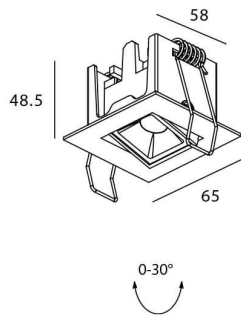

### Product

**Real power (W)** 2

**Real luminous flux (Lm)** 90

**Luminous efficiency (Lm/W)** 45

**Beam angle (°)** 45

**Life time (h)** 50000 h L80B10

**IP** 20

**Electrical class insulation** Clas II