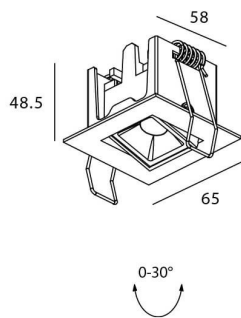

Star-A

Lavov Downlights from the family Star-A ,power 2 W and CRI 90 with an optic 45 degrees made in Die Cast Aluminum finished in Black with a real lumen output of 90lm and an efficiency of 45lm/W. DALI driver.

Item code	86.D031.1333.02
Product type	Indoor
Category	Downlights
Family	STAR
Subfamily	Star-A
Pictograms	

Scheme

Product

Real power (W)	2
Real luminous flux (Lm)	90
Luminous efficiency (Lm/W)	45
Beam angle (°)	45
Life time (h)	50000 h L80B10
IP	20
Electrical class insulation	Clas II
Colour	Black
U. G. R	<19
Control gear included	Yes
Control gear	DALI
Flicker Free	Yes
Light source	LED
Type of LED	COB
Colour temperature (K)	3000
Colour consistency (SDCM)	SDCM<3
CRI	90