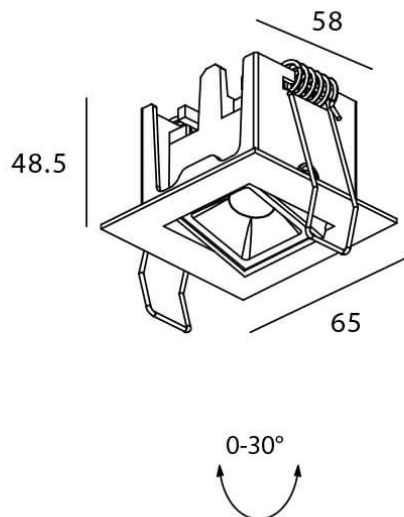

Star-A

Lavov Downlights from the family Star-A ,power 2 W and CRI 90 with an optic 15 degrees made in Die Cast Aluminum finished in White with a real lumen output of 90lm and an efficiency of 45lm/W. ON/OFF driver.

Item code	86.D031.1411.01
Product type	Indoor
Category	Downlights
Family	STAR
Subfamily	Star-A

Pictograms

Scheme

Product	
Real power (W)	2
Real luminous flux (Lm)	90
Luminous efficiency (Lm/W)	45
Beam angle (°)	15
Life time (h)	50000 h L80B10
IP	20
Electrical class insulation	Clas II
Colour	White
U. G. R	19
Control gear included	Yes
Control gear	ON/OFF
Flicker Free	Yes
Light source	LED
Type of LED	COB
Colour temperature (K)	4000
Colour consistency (SDCM)	SDCM3
CRI	90