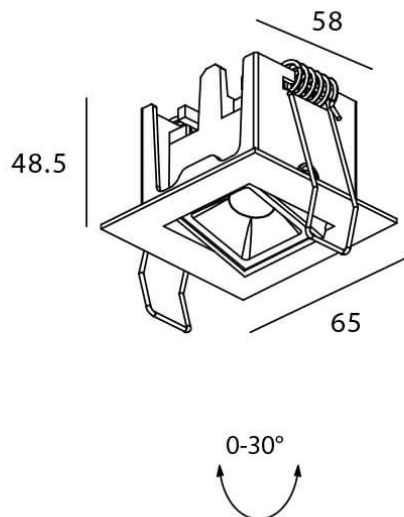

Pictograms

Scheme

Product	
Real power (W)	2
Real luminous flux (Lm)	90
Luminous efficiency (Lm/W)	45
Beam angle (°)	15
Life time (h)	50000 h L80B10
IP	20
Electrical class insulation	Clas II
Colour	White
U. G. R	19
Control gear included	Yes
Control gear	ON/OFF
Flicker Free	Yes
Light source	LED
Type of LED	COB
Colour temperature (K)	4000
Colour consistency (SDCM)	SDCM3
CRI	90