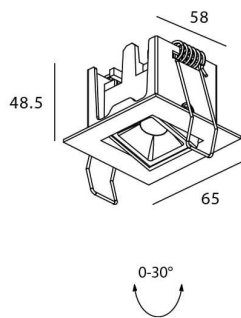

Star-A

Lavov Downlights from the family Star-A ,power 2 W and CRI 90 with an optic 15 degrees made in Die Cast Aluminum finished in White with a real lumen output of 90lm and an efficiency of 45lm/W. ON/OFF driver.

Item code	86.D031.1411.01
Product type	Indoor
Category	Downlights
Family	STAR
Subfamily	Star-A
Pictograms	

Scheme

Product	
Real power (W)	2
Real luminous flux (Lm)	90
Luminous efficiency (Lm/W)	45
Beam angle (°)	15
Life time (h)	50000 h L80B10
IP	20
Electrical class insulation	Clas II
Colour	White
U. G. R	<19
Control gear included	Yes
Control gear	ON/OFF
Flicker Free	Yes
Light source	LED
Type of LED	COB
Colour temperature (K)	4000
Colour consistency (SDCM)	SDCM<3
CRI	90