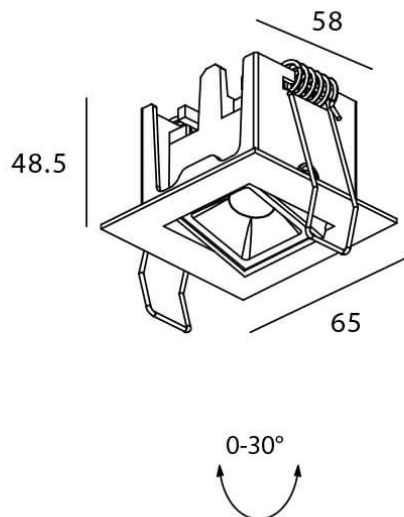

### Star-A

Lavov Downlights from the family Star-A ,power 2 W and CRI 90 with an optic 15 degrees made in Die Cast Aluminum finished in Black with a real lumen output of 90lm and an efficiency of 45lm/W. ON/OFF driver.

#### Scheme

Product	
Real power (W)	2
Real luminous flux (Lm)	90
Luminous efficiency (Lm/W)	45
Beam angle (&ordm;)	15
Life time (h)	50000 h L80B10
IP	20
Electrical class insulation	Clas II
Colour	Black
U. G. R	<19
Control gear included	Yes
Control gear	ON/OFF
Flicker Free	Yes
Light source	LED
Type of LED	COB
Colour temperature (K)	4000
Colour consistency (SDCM)	SDCM<3
CRI	90