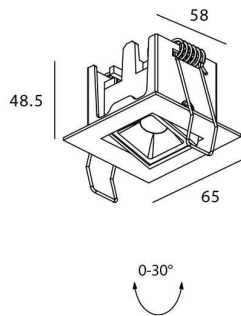

Star-A

Lavov Downlights from the family Star-A ,power 2 W and CRI 90 with an optic 15 degrees made in Die Cast Aluminum finished in Black with a real lumen output of 90lm and an efficiency of 45lm/W. ON/OFF driver.

Item code	86.D031.1411.02
Product type	Indoor
Category	Downlights
Family	STAR
Subfamily	Star-A

Pictograms

Scheme

Product

Real power (W)	2
Real luminous flux (Lm)	90
Luminous efficiency (Lm/W)	45
Beam angle (°)	15
Life time (h)	50000 h L80B10
IP	20
Electrical class insulation	Clas II
Colour	Black
U. G. R	<19
Control gear included	Yes
Control gear	ON/OFF
Flicker Free	Yes
Light source	LED
Type of LED	COB
Colour temperature (K)	4000
Colour consistency (SDCM)	SDCM<3
CRI	90