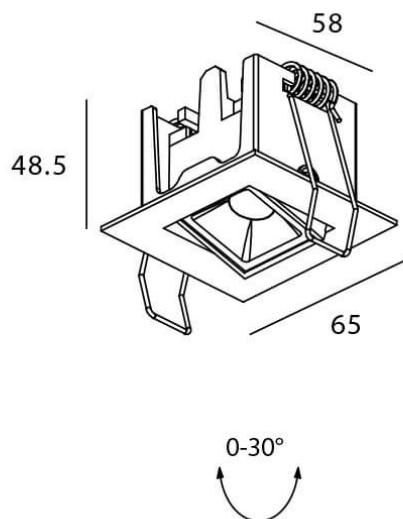

### Star-A

Lavov Downlights from the family Star-A ,power 2 W and CRI 90 with an optic 15 degrees made in Die Cast Aluminum finished in White with a real lumen output of 90lm and an efficiency of 45lm/W. DALI driver.

### Scheme

Product	
Real power (W)	2
Real luminous flux (Lm)	90
Luminous efficiency (Lm/W)	45
Beam angle (&ordm;)	15
Life time (h)	50000 h L80B10
IP	20
Electrical class insulation	Clas II
Colour	White
U. G. R	<19
Control gear included	Yes
Control gear	DALI
Flicker Free	Yes
Light source	LED
Type of LED	COB
Colour temperature (K)	4000
Colour consistency (SDCM)	SDCM<3
CRI	90