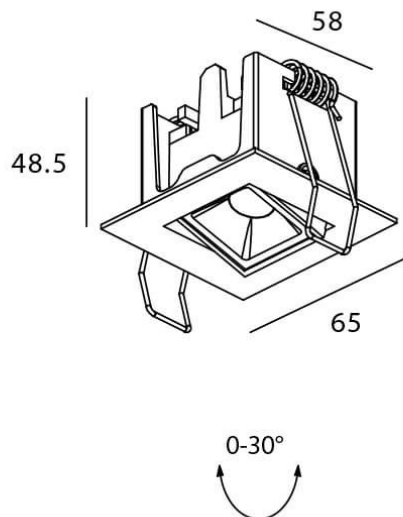

Star-A

Lavov Downlights from the family Star-A ,power 2 W and CRI 90 with an optic 15 degrees made in Die Cast Aluminum finished in Black with a real lumen output of 90lm and an efficiency of 45lm/W. DALI driver.

Item code	86.D031.1413.02
Product type	Indoor
Category	Downlights
Family	STAR
Subfamily	Star-A
Pictograms	

Scheme

Product	
Real power (W)	2
Real luminous flux (Lm)	90
Luminous efficiency (Lm/W)	45
Beam angle (º)	15
Life time (h)	50000 h L80B10
IP	20
Electrical class insulation	Clas II
Colour	Black
U. G. R	<19
Control gear included	Yes
Control gear	DALI
Flicker Free	Yes
Light source	LED
Type of LED	COB
Colour temperature (K)	4000
Colour consistency (SDCM)	SDCM<3
CRI	90