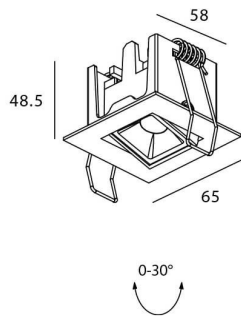

Star-A

Lavov Downlights from the family Star-A ,power 2 W and CRI 90 with an optic 30 degrees made in Die Cast Aluminum finished in White with a real lumen output of 90lm and an efficiency of 45lm/W. ON/OFF driver.

Item code	86.D031.1421.01
Product type	Indoor
Category	Downlights
Family	STAR
Subfamily	Star-A
Pictograms	

Scheme

Product	
Real power (W)	2
Real luminous flux (Lm)	90
Luminous efficiency (Lm/W)	45
Beam angle (°)	30
Life time (h)	50000 h L80B10
IP	20
Electrical class insulation	Clas II
Colour	White
U. G. R	<19
Control gear included	Yes
Control gear	ON/OFF
Flicker Free	Yes
Light source	LED
Type of LED	COB
Colour temperature (K)	4000
Colour consistency (SDCM)	SDCM<3
CRI	90