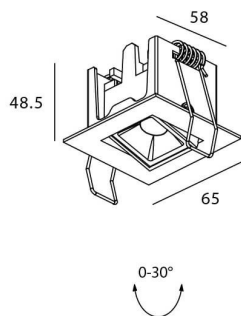

Star-A

Lavov Downlights from the family Star-A ,power 2 W and CRI 90 with an optic 30 degrees made in Die Cast Aluminum finished in Black with a real lumen output of 90lm and an efficiency of 45lm/W. ON/OFF driver.

Item code	86.D031.1421.02
Product type	Indoor
Category	Downlights
Family	STAR
Subfamily	Star-A
Pictograms	

Scheme

Product	
Real power (W)	2
Real luminous flux (Lm)	90
Luminous efficiency (Lm/W)	45
Beam angle (°)	30
Life time (h)	50000 h L80B10
IP	20
Electrical class insulation	Clas II
Colour	Black
U. G. R	<19
Control gear included	Yes
Control gear	ON/OFF
Flicker Free	Yes
Light source	LED
Type of LED	COB
Colour temperature (K)	4000
Colour consistency (SDCM)	SDCM<3
CRI	90