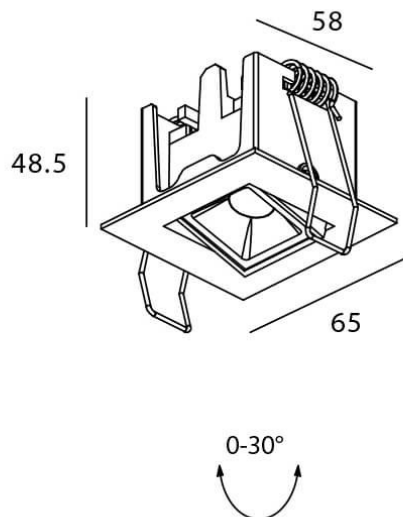

### Star-A

Lavov Downlights from the family Star-A ,power 2 W and CRI 90 with an optic 30 degrees made in Die Cast Aluminum finished in Black with a real lumen output of 90lm and an efficiency of 45lm/W. ON/OFF driver.

#### Scheme

Product	
Real power (W)	2
Real luminous flux (Lm)	90
Luminous efficiency (Lm/W)	45
Beam angle (°)	30
Life time (h)	50000 h L80B10
IP	20
Electrical class insulation	Clas II
Colour	Black
U. G. R	19
Control gear included	Yes
Control gear	ON/OFF
Flicker Free	Yes
Light source	LED
Type of LED	COB
Colour temperature (K)	4000
Colour consistency (SDCM)	SDCM3
CRI	90