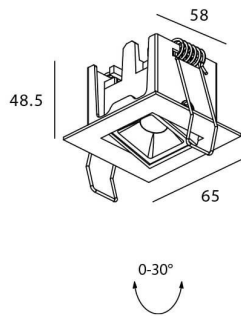

Star-A

Lavov Downlights from the family Star-A ,power 2 W and CRI 90 with an optic 45 degrees made in Die Cast Aluminum finished in White with a real lumen output of 90lm and an efficiency of 45lm/W. ON/OFF driver.

Item code	86.D031.1431.01
Product type	Indoor
Category	Downlights
Family	STAR
Subfamily	Star-A
Pictograms	

Scheme

Product	
Real power (W)	2
Real luminous flux (Lm)	90
Luminous efficiency (Lm/W)	45
Beam angle (°)	45
Life time (h)	50000 h L80B10
IP	20
Electrical class insulation	Clas II
Colour	White
U. G. R	<19
Control gear included	Yes
Control gear	ON/OFF
Flicker Free	Yes
Light source	LED
Type of LED	COB
Colour temperature (K)	4000
Colour consistency (SDCM)	SDCM<3
CRI	90