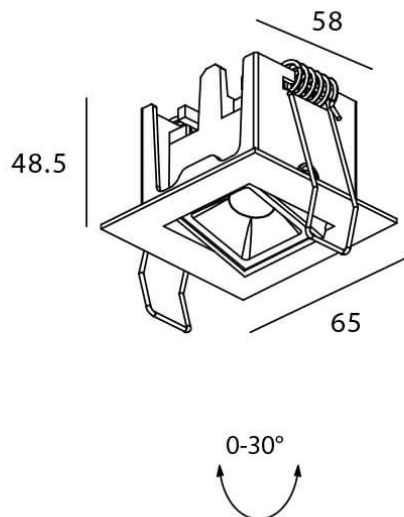

Star-A

Lavov Downlights from the family Star-A ,power 2 W and CRI 90 with an optic 45 degrees made in Die Cast Aluminum finished in White with a real lumen output of 90lm and an efficiency of 45lm/W. ON/OFF driver.

Item code	86.D031.1431.01
Product type	Indoor
Category	Downlights
Family	STAR
Subfamily	Star-A

Pictograms

Scheme

Product	
Real power (W)	2
Real luminous flux (Lm)	90
Luminous efficiency (Lm/W)	45
Beam angle (°)	45
Life time (h)	50000 h L80B10
IP	20
Electrical class insulation	Clas II
Colour	White
U. G. R	19
Control gear included	Yes
Control gear	ON/OFF
Flicker Free	Yes
Light source	LED
Type of LED	COB
Colour temperature (K)	4000
Colour consistency (SDCM)	SDCM3
CRI	90