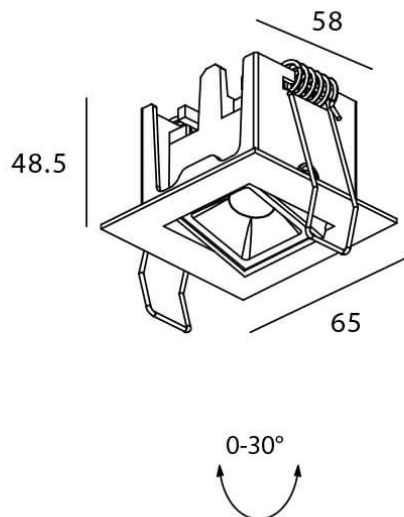

Star-A

Lavov Downlights from the family Star-A ,power 2 W and CRI 90 with an optic 45 degrees made in Die Cast Aluminum finished in White with a real lumen output of 90lm and an efficiency of 45lm/W. ON/OFF driver.

Item code	86.D031.1431.01
Product type	Indoor
Category	Downlights
Family	STAR
Subfamily	Star-A

Pictograms

Scheme

Product	
Real power (W)	2
Real luminous flux (Lm)	90
Luminous efficiency (Lm/W)	45
Beam angle (&ordm;)	45
Life time (h)	50000 h L80B10
IP	20
Electrical class insulation	Clas II
Colour	White
U. G. R	<19
Control gear included	Yes
Control gear	ON/OFF
Flicker Free	Yes
Light source	LED
Type of LED	COB
Colour temperature (K)	4000
Colour consistency (SDCM)	SDCM<3
CRI	90