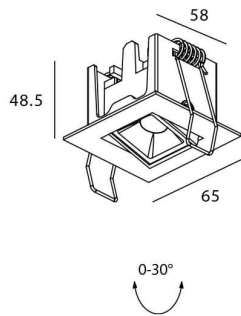

Star-A

Lavov Downlights from the family Star-A ,power 2 W and CRI 90 with an optic 45 degrees made in Die Cast Aluminum finished in Black with a real lumen output of 90lm and an efficiency of 45lm/W. ON/OFF driver.

Item code	86.D031.1431.02
Product type	Indoor
Category	Downlights
Family	STAR
Subfamily	Star-A
Pictograms	

Scheme

Product	
Real power (W)	2
Real luminous flux (Lm)	90
Luminous efficiency (Lm/W)	45
Beam angle (°)	45
Life time (h)	50000 h L80B10
IP	20
Electrical class insulation	Clas II
Colour	Black
U. G. R	<19
Control gear included	Yes
Control gear	ON/OFF
Flicker Free	Yes
Light source	LED
Type of LED	COB
Colour temperature (K)	4000
Colour consistency (SDCM)	SDCM<3
CRI	90