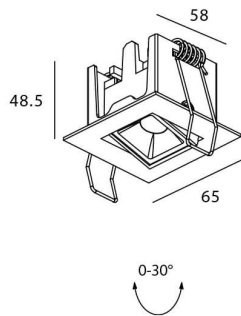

Star-A

Lavov Downlights from the family Star-A ,power 2 W and CRI 90 with an optic 45 degrees made in Die Cast Aluminum finished in Black with a real lumen output of 90lm and an efficiency of 45lm/W. ON/OFF driver.

Item code	86.D031.1431.02
Product type	Indoor
Category	Downlights
Family	STAR
Subfamily	Star-A
Pictograms	

Scheme

Product	
Real power (W)	2
Real luminous flux (Lm)	90
Luminous efficiency (Lm/W)	45
Beam angle (°)	45
Life time (h)	50000 h L80B10
IP	20
Electrical class insulation	Clas II
Colour	Black
U. G. R	<19
Control gear included	Yes
Control gear	ON/OFF
Flicker Free	Yes
Light source	LED
Type of LED	COB
Colour temperature (K)	4000
Colour consistency (SDCM)	SDCM<3
CRI	90