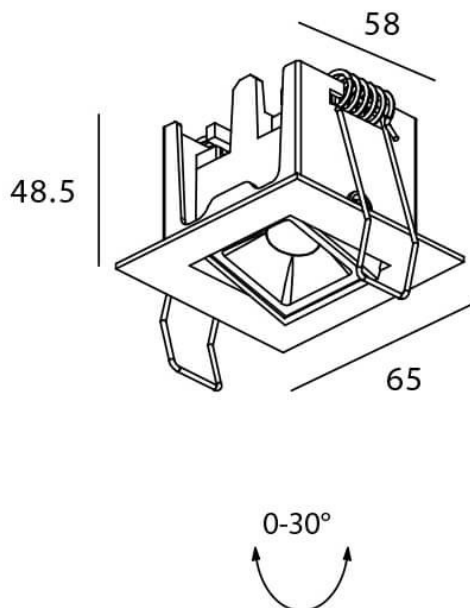

Star-A

Lavov Downlights from the family Star-A ,power 2 W and CRI 90 with an optic 45 degrees made in Die Cast Aluminum finished in Black with a real lumen output of 90lm and an efficiency of 45lm/W. ON/OFF driver.

Item code	86.D031.1431.02
Product type	Indoor
Category	Downlights
Family	STAR
Subfamily	Star-A
Pictograms	

Scheme

Product	
Real power (W)	2
Real luminous flux (Lm)	90
Luminous efficiency (Lm/W)	45
Beam angle (°)	45
Life time (h)	50000 h L80B10
IP	20
Electrical class insulation	Clas II
Colour	Black
U. G. R	<19
Control gear included	Yes
Control gear	ON/OFF
Flicker Free	Yes
Light source	LED
Type of LED	COB
Colour temperature (K)	4000
Colour consistency (SDCM)	SDCM<3
CRI	90