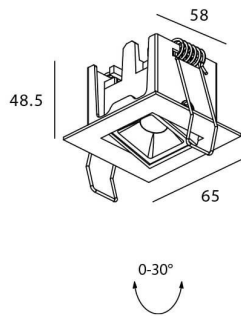

Star-A

Lavov Downlights from the family Star-A ,power 2 W and CRI 90 with an optic 45 degrees made in Die Cast Aluminum finished in White with a real lumen output of 90lm and an efficiency of 45lm/W. DALI driver.

Item code	86.D031.1433.01
Product type	Indoor
Category	Downlights
Family	STAR
Subfamily	Star-A
Pictograms	

Scheme

Product	
Real power (W)	2
Real luminous flux (Lm)	90
Luminous efficiency (Lm/W)	45
Beam angle (°)	45
Life time (h)	50000 h L80B10
IP	20
Electrical class insulation	Clas II
Colour	White
U. G. R	<19
Control gear included	Yes
Control gear	DALI
Flicker Free	Yes
Light source	LED
Type of LED	COB
Colour temperature (K)	4000
Colour consistency (SDCM)	SDCM<3
CRI	90