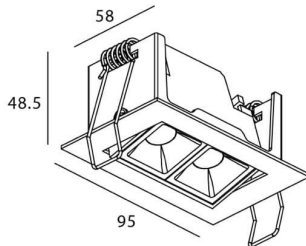

Star-A

Lavov Downlights from the family Star-A ,power 4 W and CRI 90 with an optic 15 degrees made in Die Cast Aluminum finished in White with a real lumen output of 240lm and an efficiency of 60lm/W. ON/OFF driver.

Item code	86.D031.2311.01
Product type	Indoor
Category	Downlights
Family	STAR
Subfamily	Star-A
Pictograms	

Scheme

Product	
Real power (W)	4
Real luminous flux (Lm)	240
Luminous efficiency (Lm/W)	60
Beam angle (°)	15
Life time (h)	50000 h L80B10
IP	20
Electrical class insulation	Clas II
Colour	White
U. G. R	<19
Control gear included	Yes
Control gear	ON/OFF
Flicker Free	Yes
Light source	LED
Type of LED	COB
Colour temperature (K)	3000
Colour consistency (SDCM)	SDCM<3
CRI	90