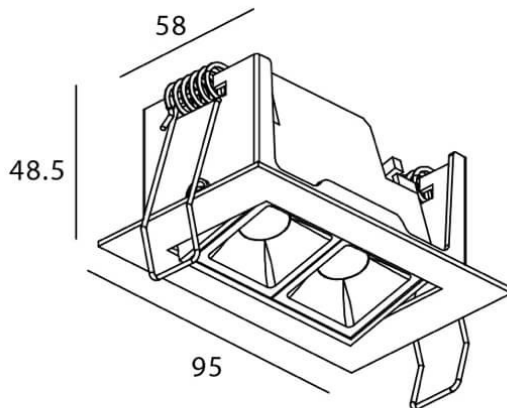

### Star-A

Lavov Downlights from the family Star-A ,power 4 W and CRI 90 with an optic 15 degrees made in Die Cast Aluminum finished in White with a real lumen output of 240lm and an efficiency of 60lm/W. ON/OFF driver.

### Scheme

Product	
Real power (W)	4
Real luminous flux (Lm)	240
Luminous efficiency (Lm/W)	60
Beam angle (°)	15
Life time (h)	50000 h L80B10
IP	20
Electrical class insulation	Clas II
Colour	White
U. G. R	19
Control gear included	Yes
Control gear	ON/OFF
Flicker Free	Yes
Light source	LED
Type of LED	COB
Colour temperature (K)	3000
Colour consistency (SDCM)	SDCM3
CRI	90