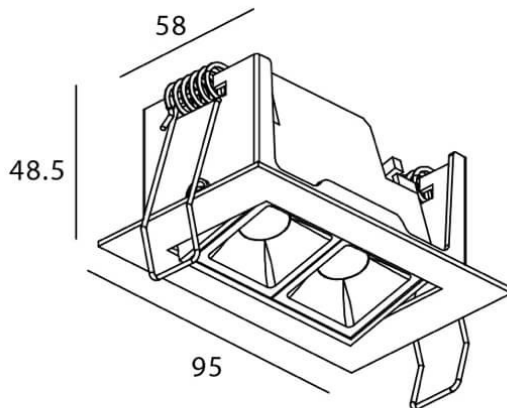

### Star-A

Lavov Downlights from the family Star-A ,power 4 W and CRI 90 with an optic 15 degrees made in Die Cast Aluminum finished in White with a real lumen output of 240lm and an efficiency of 60lm/W. ON/OFF driver.

### Scheme

Product	
Real power (W)	4
Real luminous flux (Lm)	240
Luminous efficiency (Lm/W)	60
Beam angle (&ordm;)	15
Life time (h)	50000 h L80B10
IP	20
Electrical class insulation	Clas II
Colour	White
U. G. R	<19
Control gear included	Yes
Control gear	ON/OFF
Flicker Free	Yes
Light source	LED
Type of LED	COB
Colour temperature (K)	3000
Colour consistency (SDCM)	SDCM<3
CRI	90