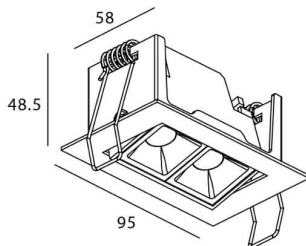

Star-A

Lavov Downlights from the family Star-A ,power 4 W and CRI 90 with an optic 15 degrees made in Die Cast Aluminum finished in White with a real lumen output of 240lm and an efficiency of 60lm/W. ON/OFF driver.

Item code	86.D031.2311.01
Product type	Indoor
Category	Downlights
Family	STAR
Subfamily	Star-A
Pictograms	

Scheme

Product	
Real power (W)	4
Real luminous flux (Lm)	240
Luminous efficiency (Lm/W)	60
Beam angle (°)	15
Life time (h)	50000 h L80B10
IP	20
Electrical class insulation	Clas II
Colour	White
U. G. R	<19
Control gear included	Yes
Control gear	ON/OFF
Flicker Free	Yes
Light source	LED
Type of LED	COB
Colour temperature (K)	3000
Colour consistency (SDCM)	SDCM<3
CRI	90