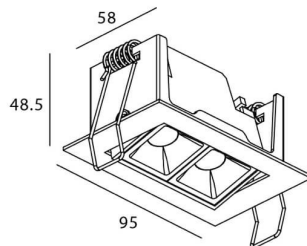

Star-A

Lavov Downlights from the family Star-A ,power 4 W and CRI 90 with an optic 15 degrees made in Die Cast Aluminum finished in White with a real lumen output of 240lm and an efficiency of 60lm/W. ON/OFF driver.

Item code	86.D031.2311.01
Product type	Indoor
Category	Downlights
Family	STAR
Subfamily	Star-A

Pictograms

Scheme

Product

Real power (W)	4
Real luminous flux (Lm)	240
Luminous efficiency (Lm/W)	60
Beam angle (°)	15
Life time (h)	50000 h L80B10
IP	20
Electrical class insulation	Clas II
Colour	White
U. G. R	<19
Control gear included	Yes
Control gear	ON/OFF
Flicker Free	Yes
Light source	LED
Type of LED	COB
Colour temperature (K)	3000
Colour consistency (SDCM)	SDCM<3
CRI	90