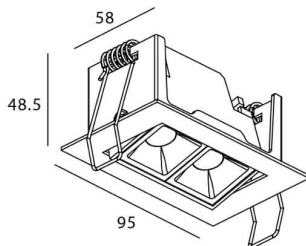

Scheme

Product	
Real power (W)	4
Real luminous flux (Lm)	240
Luminous efficiency (Lm/W)	60
Beam angle (°)	15
Life time (h)	50000 h L80B10
IP	20
Electrical class insulation	Clas II
Colour	White
U. G. R	<19
Control gear included	Yes
Control gear	ON/OFF
Flicker Free	Yes
Light source	LED
Type of LED	COB
Colour temperature (K)	3000
Colour consistency (SDCM)	SDCM<3
CRI	90