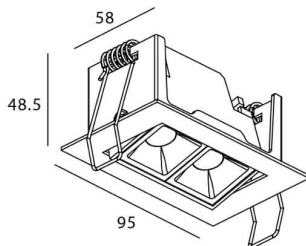

### Star-A

Lavov Downlights from the family Star-A ,power 4 W and CRI 90 with an optic 15 degrees made in Die Cast Aluminum finished in Black with a real lumen output of 240lm and an efficiency of 60lm/W. ON/OFF driver.

### Scheme

<b>Product</b>	
Real power (W)	4
Real luminous flux (Lm)	240
Luminous efficiency (Lm/W)	60
Beam angle (°)	15
Life time (h)	50000 h L80B10
IP	20
Electrical class insulation	Clas II
Colour	Black
U. G. R	<19
Control gear included	Yes
Control gear	ON/OFF
Flicker Free	Yes
Light source	LED
Type of LED	COB
Colour temperature (K)	3000
Colour consistency (SDCM)	SDCM<3
CRI	90