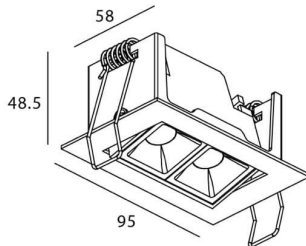

Star-A

Lavov Downlights from the family Star-A ,power 4 W and CRI 90 with an optic 15 degrees made in Die Cast Aluminum finished in Black with a real lumen output of 240lm and an efficiency of 60lm/W. ON/OFF driver.

Item code	86.D031.2311.02
Product type	Indoor
Category	Downlights
Family	STAR
Subfamily	Star-A
Pictograms	

Scheme

Product	
Real power (W)	4
Real luminous flux (Lm)	240
Luminous efficiency (Lm/W)	60
Beam angle (°)	15
Life time (h)	50000 h L80B10
IP	20
Electrical class insulation	Clas II
Colour	Black
U. G. R	<19
Control gear included	Yes
Control gear	ON/OFF
Flicker Free	Yes
Light source	LED
Type of LED	COB
Colour temperature (K)	3000
Colour consistency (SDCM)	SDCM<3
CRI	90