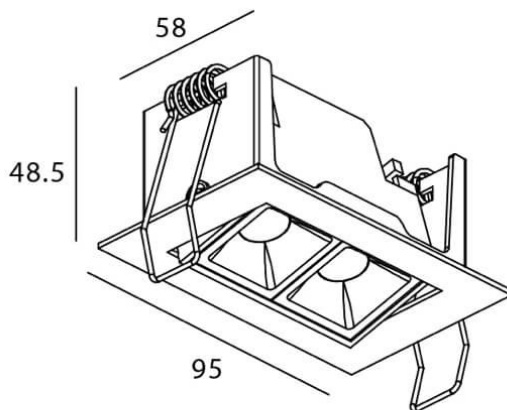

Star-A

Lavov Downlights from the family Star-A ,power 4 W and CRI 90 with an optic 15 degrees made in Die Cast Aluminum finished in Black with a real lumen output of 240lm and an efficiency of 60lm/W. ON/OFF driver.

Item code	86.D031.2311.02
Product type	Indoor
Category	Downlights
Family	STAR
Subfamily	Star-A

Pictograms

Scheme

Product	
Real power (W)	4
Real luminous flux (Lm)	240
Luminous efficiency (Lm/W)	60
Beam angle (°)	15
Life time (h)	50000 h L80B10
IP	20
Electrical class insulation	Clas II
Colour	Black
U. G. R	19
Control gear included	Yes
Control gear	ON/OFF
Flicker Free	Yes
Light source	LED
Type of LED	COB
Colour temperature (K)	3000
Colour consistency (SDCM)	SDCM3
CRI	90