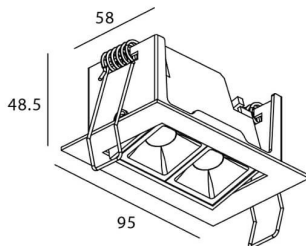

Star-A

Lavov Downlights from the family Star-A ,power 4 W and CRI 90 with an optic 15 degrees made in Die Cast Aluminum finished in Black with a real lumen output of 240lm and an efficiency of 60lm/W. ON/OFF driver.

Item code	86.D031.2311.02
Product type	Indoor
Category	Downlights
Family	STAR
Subfamily	Star-A
Pictograms	

Scheme

Product	
Real power (W)	4
Real luminous flux (Lm)	240
Luminous efficiency (Lm/W)	60
Beam angle (°)	15
Life time (h)	50000 h L80B10
IP	20
Electrical class insulation	Clas II
Colour	Black
U. G. R	<19
Control gear included	Yes
Control gear	ON/OFF
Flicker Free	Yes
Light source	LED
Type of LED	COB
Colour temperature (K)	3000
Colour consistency (SDCM)	SDCM<3
CRI	90