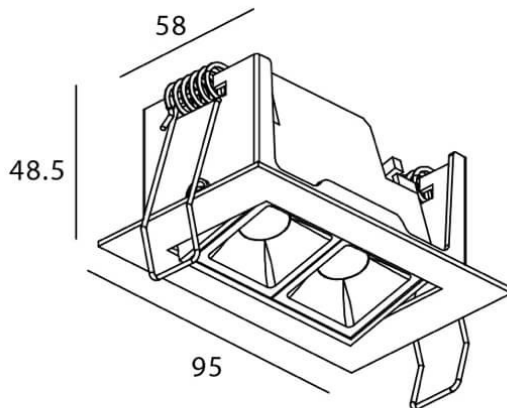

Pictograms

Scheme

Product	
Real power (W)	4
Real luminous flux (Lm)	240
Luminous efficiency (Lm/W)	60
Beam angle (&ordm;)	15
Life time (h)	50000 h L80B10
IP	20
Electrical class insulation	Clas II
Colour	Black
U. G. R	<19
Control gear included	Yes
Control gear	ON/OFF
Flicker Free	Yes
Light source	LED
Type of LED	COB
Colour temperature (K)	3000
Colour consistency (SDCM)	SDCM<3
CRI	90