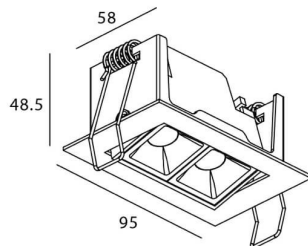

Star-A

Lavov Downlights from the family Star-A ,power 4 W and CRI 90 with an optic 15 degrees made in Die Cast Aluminum finished in Black with a real lumen output of 240lm and an efficiency of 60lm/W. ON/OFF driver.

Item code	86.D031.2311.02
Product type	Indoor
Category	Downlights
Family	STAR
Subfamily	Star-A
Pictograms	

Scheme

Product	
Real power (W)	4
Real luminous flux (Lm)	240
Luminous efficiency (Lm/W)	60
Beam angle (°)	15
Life time (h)	50000 h L80B10
IP	20
Electrical class insulation	Clas II
Colour	Black
U. G. R	<19
Control gear included	Yes
Control gear	ON/OFF
Flicker Free	Yes
Light source	LED
Type of LED	COB
Colour temperature (K)	3000
Colour consistency (SDCM)	SDCM<3
CRI	90