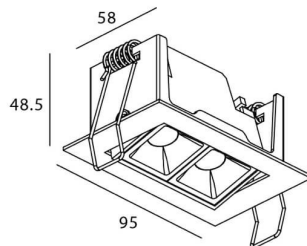

Star-A

Lavov Downlights from the family Star-A ,power 4 W and CRI 90 with an optic 15 degrees made in Die Cast Aluminum finished in White with a real lumen output of 240lm and an efficiency of 60lm/W. DALI driver.

Item code 86.D031.2313.01

Product type Indoor

Category Downlights

Family STAR

Subfamily Star-A

Pictograms

Scheme

Product

Real power (W) 4

Real luminous flux (Lm) 240

Luminous efficiency (Lm/W) 60

Beam angle (°) 15

Life time (h) 50000 h L80B10

IP 20

Electrical class insulation Clas II

Colour White

U. G. R <19

Control gear included Yes

Control gear DALI

Flicker Free Yes

Light source LED

Type of LED COB

Colour temperature (K) 3000

Colour consistency (SDCM) SDCM<3

CRI 90

Photometry