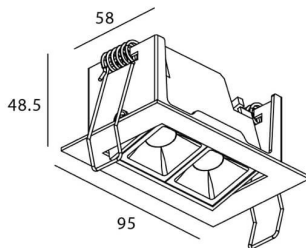

Star-A

Lavov Downlights from the family Star-A ,power 4 W and CRI 90 with an optic 15 degrees made in Die Cast Aluminum finished in White with a real lumen output of 240lm and an efficiency of 60lm/W. DALI driver.

Item code	86.D031.2313.01
Product type	Indoor
Category	Downlights
Family	STAR
Subfamily	Star-A
Pictograms	

Scheme

Product

Real power (W)	4
Real luminous flux (Lm)	240
Luminous efficiency (Lm/W)	60
Beam angle (°)	15
Life time (h)	50000 h L80B10
IP	20
Electrical class insulation	Clas II
Colour	White
U. G. R	<19
Control gear included	Yes
Control gear	DALI
Flicker Free	Yes
Light source	LED
Type of LED	COB
Colour temperature (K)	3000
Colour consistency (SDCM)	SDCM<3
CRI	90