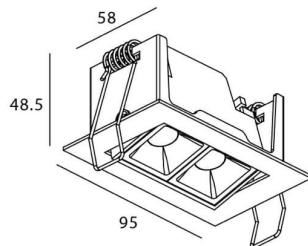

**Item code** 86.D031.2313.01

**Product type** Indoor

**Category** Downlights

**Family** STAR

**Subfamily** Star-A

**Pictograms**