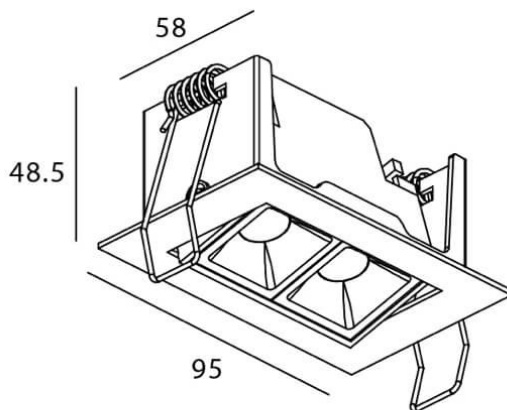

Star-A

Lavov Downlights from the family Star-A ,power 4 W and CRI 90 with an optic 15 degrees made in Die Cast Aluminum finished in White with a real lumen output of 240lm and an efficiency of 60lm/W. DALI driver.

Item code	86.D031.2313.01
Product type	Indoor
Category	Downlights
Family	STAR
Subfamily	Star-A

Pictograms

Scheme

Product	
Real power (W)	4
Real luminous flux (Lm)	240
Luminous efficiency (Lm/W)	60
Beam angle (°)	15
Life time (h)	50000 h L80B10
IP	20
Electrical class insulation	Clas II
Colour	White
U. G. R	19
Control gear included	Yes
Control gear	DALI
Flicker Free	Yes
Light source	LED
Type of LED	COB
Colour temperature (K)	3000
Colour consistency (SDCM)	SDCM3
CRI	90