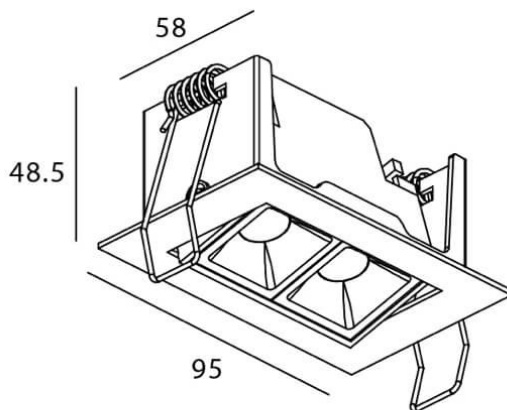

Pictograms

Scheme

Product	
Real power (W)	4
Real luminous flux (Lm)	240
Luminous efficiency (Lm/W)	60
Beam angle (°)	15
Life time (h)	50000 h L80B10
IP	20
Electrical class insulation	Clas II
Colour	White
U. G. R	19
Control gear included	Yes
Control gear	DALI
Flicker Free	Yes
Light source	LED
Type of LED	COB
Colour temperature (K)	3000
Colour consistency (SDCM)	SDCM3
CRI	90

Photometry