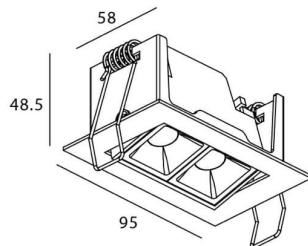

Star-A

Lavov Downlights from the family Star-A ,power 4 W and CRI 90 with an optic 15 degrees made in Die Cast Aluminum finished in Black with a real lumen output of 240lm and an efficiency of 60lm/W. DALI driver.

Item code 86.D031.2313.02

Product type Indoor

Category Downlights

Family STAR

Subfamily Star-A

Pictograms

Scheme

Product

Real power (W) 4

Real luminous flux (Lm) 240

Luminous efficiency (Lm/W) 60

Beam angle (°) 15

Life time (h) 50000 h L80B10

IP 20

Electrical class insulation Clas II

Colour Black

U. G. R <19

Control gear included Yes

Control gear DALI

Flicker Free Yes

Light source LED

Type of LED COB

Colour temperature (K) 3000

Colour consistency (SDCM) SDCM<3

CRI 90

Photometry