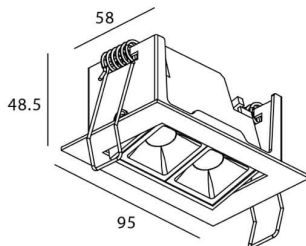

Real power (W) 4

Real luminous flux (Lm) 240

Luminous efficiency (Lm/W) 60

Beam angle (°) 15

Life time (h) 50000 h L80B10

IP 20

Electrical class insulation Clas II

Colour Black