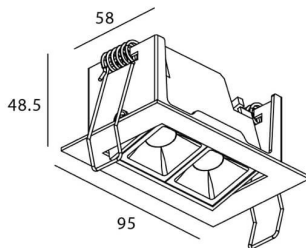

Star-A

Lavov Downlights from the family Star-A ,power 4 W and CRI 90 with an optic 15 degrees made in Die Cast Aluminum finished in Black with a real lumen output of 240lm and an efficiency of 60lm/W. DALI driver.

Item code	86.D031.2313.02
Product type	Indoor
Category	Downlights
Family	STAR
Subfamily	Star-A
Pictograms	

Scheme

Product

Real power (W)	4
Real luminous flux (Lm)	240
Luminous efficiency (Lm/W)	60
Beam angle (°)	15
Life time (h)	50000 h L80B10
IP	20
Electrical class insulation	Clas II
Colour	Black
U. G. R	<19
Control gear included	Yes
Control gear	DALI
Flicker Free	Yes
Light source	LED
Type of LED	COB
Colour temperature (K)	3000
Colour consistency (SDCM)	SDCM<3
CRI	90

Photometry