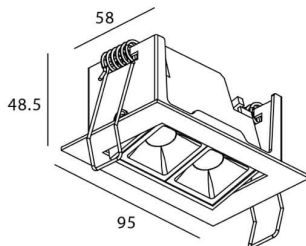

Star-A

Lavov Downlights from the family Star-A ,power 4 W and CRI 90 with an optic 15 degrees made in Die Cast Aluminum finished in Black with a real lumen output of 240lm and an efficiency of 60lm/W. DALI driver.

Item code 86.D031.2313.02

Product type Indoor

Category Downlights

Family STAR

Subfamily Star-A

Pictograms

Scheme

Product

Real power (W) 4

Real luminous flux (Lm) 240

Luminous efficiency (Lm/W) 60

Beam angle (°) 15

Life time (h) 50000 h L80B10

IP 20

Electrical class insulation Clas II

Colour Black

U. G. R <19

Control gear included Yes

Control gear DALI

Flicker Free Yes

Light source LED

Type of LED COB

Colour temperature (K) 3000

Colour consistency (SDCM) SDCM<3

CRI 90

Photometry