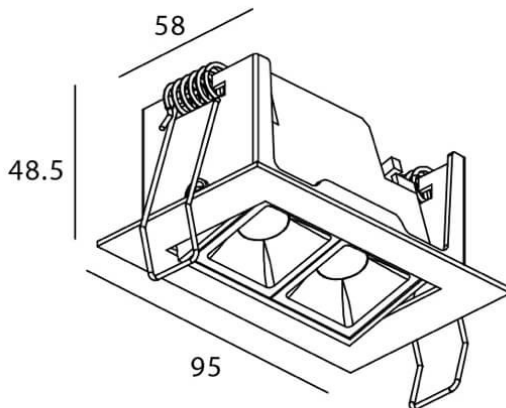

### Star-A

Lavov Downlights from the family Star-A ,power 4 W and CRI 90 with an optic 30 degrees made in Die Cast Aluminum finished in White with a real lumen output of 240lm and an efficiency of 60lm/W. ON/OFF driver.

### Scheme

Product	
Real power (W)	4
Real luminous flux (Lm)	240
Luminous efficiency (Lm/W)	60
Beam angle (°)	30
Life time (h)	50000 h L80B10
IP	20
Electrical class insulation	Clas II
Colour	White
U. G. R	19
Control gear included	Yes
Control gear	ON/OFF
Flicker Free	Yes
Light source	LED
Type of LED	COB
Colour temperature (K)	3000
Colour consistency (SDCM)	SDCM3
CRI	90