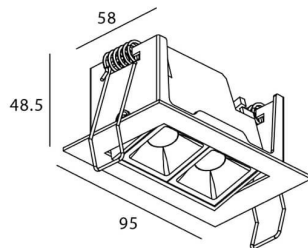

### Star-A

Lavov Downlights from the family Star-A ,power 4 W and CRI 90 with an optic 30 degrees made in Die Cast Aluminum finished in White with a real lumen output of 240lm and an efficiency of 60lm/W. ON/OFF driver.

### Scheme

Product	
Real power (W)	4
Real luminous flux (Lm)	240
Luminous efficiency (Lm/W)	60
Beam angle (°)	30
Life time (h)	50000 h L80B10
IP	20
Electrical class insulation	Clas II
Colour	White
U. G. R	<19
Control gear included	Yes
Control gear	ON/OFF
Flicker Free	Yes
Light source	LED
Type of LED	COB
Colour temperature (K)	3000
Colour consistency (SDCM)	SDCM<3
CRI	90