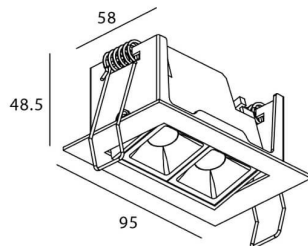

Scheme

Product	
Real power (W)	4
Real luminous flux (Lm)	240
Luminous efficiency (Lm/W)	60
Beam angle (°)	30
Life time (h)	50000 h L80B10
IP	20
Electrical class insulation	Clas II
Colour	White
U. G. R	<19
Control gear included	Yes
Control gear	ON/OFF
Flicker Free	Yes
Light source	LED
Type of LED	COB
Colour temperature (K)	3000
Colour consistency (SDCM)	SDCM<3
CRI	90