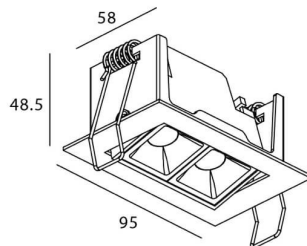

Scheme

Product

Real power (W) 4

Real luminous flux (Lm) 240

Luminous efficiency (Lm/W) 60

Beam angle (°) 30

Life time (h) 50000 h L80B10

IP 20

Electrical class insulation Clas II

Colour White

U. G. R <19

Control gear included Yes

Control gear ON/OFF

Flicker Free Yes

Light source LED

Type of LED COB

Colour temperature (K) 3000

Colour consistency (SDCM) SDCM<3

CRI 90