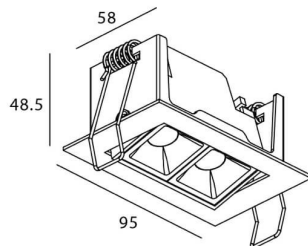

Star-A

Lavov Downlights from the family Star-A ,power 4 W and CRI 90 with an optic 30 degrees made in Die Cast Aluminum finished in White with a real lumen output of 240lm and an efficiency of 60lm/W. ON/OFF driver.

Item code	86.D031.2321.01
Product type	Indoor
Category	Downlights
Family	STAR
Subfamily	Star-A
Pictograms	

Scheme

Product	
Real power (W)	4
Real luminous flux (Lm)	240
Luminous efficiency (Lm/W)	60
Beam angle (°)	30
Life time (h)	50000 h L80B10
IP	20
Electrical class insulation	Clas II
Colour	White
U. G. R	<19
Control gear included	Yes
Control gear	ON/OFF
Flicker Free	Yes
Light source	LED
Type of LED	COB
Colour temperature (K)	3000
Colour consistency (SDCM)	SDCM<3
CRI	90