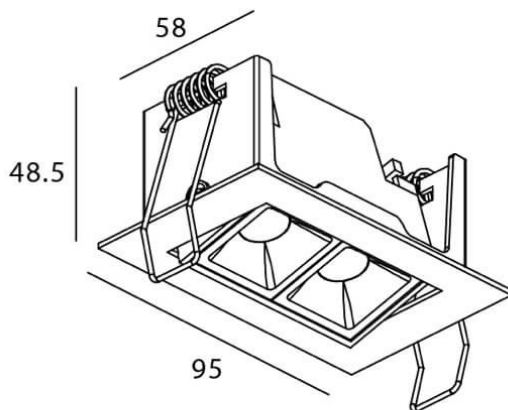

Star-A

Lavov Downlights from the family Star-A ,power 4 W and CRI 90 with an optic 30 degrees made in Die Cast Aluminum finished in Black with a real lumen output of 240lm and an efficiency of 60lm/W. ON/OFF driver.

Item code	86.D031.2321.02
Product type	Indoor
Category	Downlights
Family	STAR
Subfamily	Star-A

Pictograms

Scheme

Product	
Real power (W)	4
Real luminous flux (Lm)	240
Luminous efficiency (Lm/W)	60
Beam angle (°)	30
Life time (h)	50000 h L80B10
IP	20
Electrical class insulation	Clas II
Colour	Black
U. G. R	19
Control gear included	Yes
Control gear	ON/OFF
Flicker Free	Yes
Light source	LED
Type of LED	COB
Colour temperature (K)	3000
Colour consistency (SDCM)	SDCM3
CRI	90