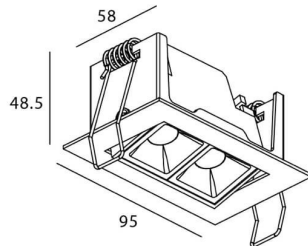

Star-A

Lavov Downlights from the family Star-A ,power 4 W and CRI 90 with an optic 30 degrees made in Die Cast Aluminum finished in Black with a real lumen output of 240lm and an efficiency of 60lm/W. ON/OFF driver.

Item code	86.D031.2321.02
Product type	Indoor
Category	Downlights
Family	STAR
Subfamily	Star-A
Pictograms	

Scheme

Product	
Real power (W)	4
Real luminous flux (Lm)	240
Luminous efficiency (Lm/W)	60
Beam angle (°)	30
Life time (h)	50000 h L80B10
IP	20
Electrical class insulation	Clas II
Colour	Black
U. G. R	<19
Control gear included	Yes
Control gear	ON/OFF
Flicker Free	Yes
Light source	LED
Type of LED	COB
Colour temperature (K)	3000
Colour consistency (SDCM)	SDCM<3
CRI	90