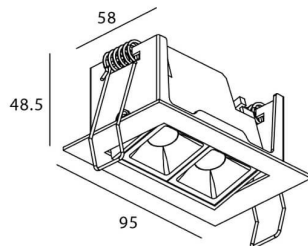

Star-A

Lavov Downlights from the family Star-A ,power 4 W and CRI 90 with an optic 30 degrees made in Die Cast Aluminum finished in Black with a real lumen output of 240lm and an efficiency of 60lm/W. ON/OFF driver.

Item code	86.D031.2321.02
Product type	Indoor
Category	Downlights
Family	STAR
Subfamily	Star-A
Pictograms	

Scheme

Product	
Real power (W)	4
Real luminous flux (Lm)	240
Luminous efficiency (Lm/W)	60
Beam angle (°)	30
Life time (h)	50000 h L80B10
IP	20
Electrical class insulation	Clas II
Colour	Black
U. G. R	<19
Control gear included	Yes
Control gear	ON/OFF
Flicker Free	Yes
Light source	LED
Type of LED	COB
Colour temperature (K)	3000
Colour consistency (SDCM)	SDCM<3
CRI	90