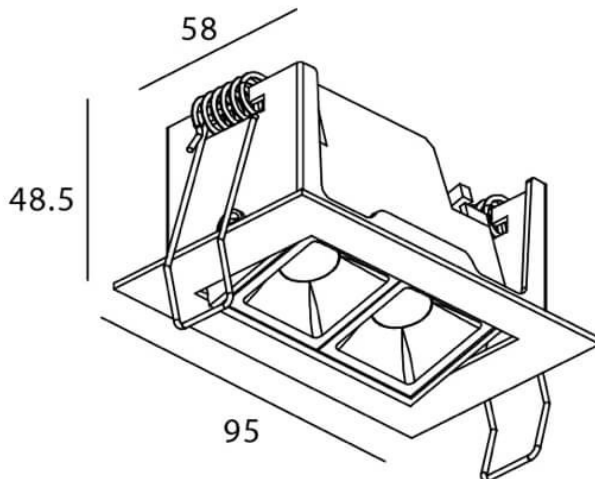

### Star-A

Lavov Downlights from the family Star-A ,power 4 W and CRI 90 with an optic 30 degrees made in Die Cast Aluminum finished in Black with a real lumen output of 240lm and an efficiency of 60lm/W. ON/OFF driver.

Item code	86.D031.2321.02
Product type	Indoor
Category	Downlights
Family	STAR
Subfamily	Star-A
Pictograms	

### Scheme

Product	
Real power (W)	4
Real luminous flux (Lm)	240
Luminous efficiency (Lm/W)	60
Beam angle (°)	30
Life time (h)	50000 h L80B10
IP	20
Electrical class insulation	Clas II
Colour	Black
U. G. R	<19
Control gear included	Yes
Control gear	ON/OFF
Flicker Free	Yes
Light source	LED
Type of LED	COB
Colour temperature (K)	3000
Colour consistency (SDCM)	SDCM<3
CRI	90