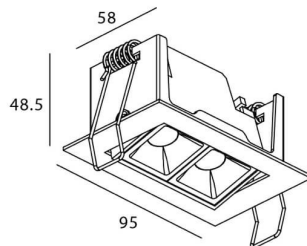

Star-A

Lavov Downlights from the family Star-A ,power 4 W and CRI 90 with an optic 30 degrees made in Die Cast Aluminum finished in Black with a real lumen output of 240lm and an efficiency of 60lm/W. ON/OFF driver.

Item code	86.D031.2321.02
Product type	Indoor
Category	Downlights
Family	STAR
Subfamily	Star-A

Pictograms

Scheme

Product	
Real power (W)	4
Real luminous flux (Lm)	240
Luminous efficiency (Lm/W)	60
Beam angle (°)	30
Life time (h)	50000 h L80B10
IP	20
Electrical class insulation	Clas II
Colour	Black
U. G. R	<19
Control gear included	Yes
Control gear	ON/OFF
Flicker Free	Yes
Light source	LED
Type of LED	COB
Colour temperature (K)	3000
Colour consistency (SDCM)	SDCM<3
CRI	90