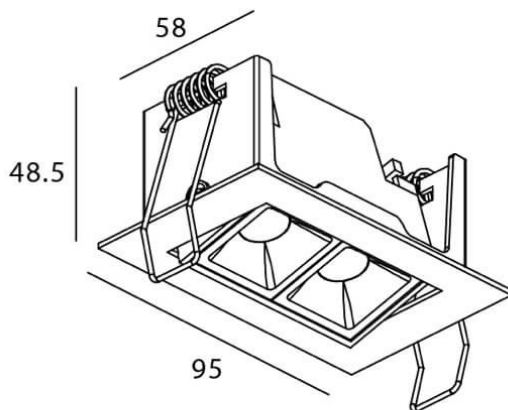

Star-A

Lavov Downlights from the family Star-A ,power 4 W and CRI 90 with an optic 30 degrees made in Die Cast Aluminum finished in Black with a real lumen output of 240lm and an efficiency of 60lm/W. ON/OFF driver.

Item code	86.D031.2321.02
Product type	Indoor
Category	Downlights
Family	STAR
Subfamily	Star-A

Pictograms

Scheme

Product	
Real power (W)	4
Real luminous flux (Lm)	240
Luminous efficiency (Lm/W)	60
Beam angle (º)	30
Life time (h)	50000 h L80B10
IP	20
Electrical class insulation	Clas II
Colour	Black
U. G. R	<19
Control gear included	Yes
Control gear	ON/OFF
Flicker Free	Yes
Light source	LED
Type of LED	COB
Colour temperature (K)	3000
Colour consistency (SDCM)	SDCM<3
CRI	90