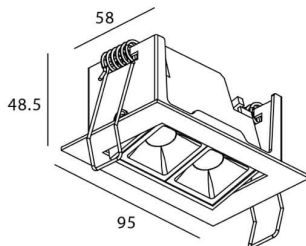

Star-A

Lavov Downlights from the family Star-A ,power 4 W and CRI 90 with an optic 30 degrees made in Die Cast Aluminum finished in White with a real lumen output of 240lm and an efficiency of 60lm/W. DALI driver.

Item code 86.D031.2323.01

Product type Indoor

Category Downlights

Family STAR

Subfamily Star-A

Pictograms

Scheme

Product

Real power (W) 4

Real luminous flux (Lm) 240

Luminous efficiency (Lm/W) 60

Beam angle (°) 30

Life time (h) 50000 h L80B10

IP 20

Electrical class insulation Clas II

Colour White

U. G. R <19

Control gear included Yes

Control gear DALI

Flicker Free Yes

Light source LED

Type of LED COB

Colour temperature (K) 3000

Colour consistency (SDCM) SDCM<3

CRI 90

Photometry