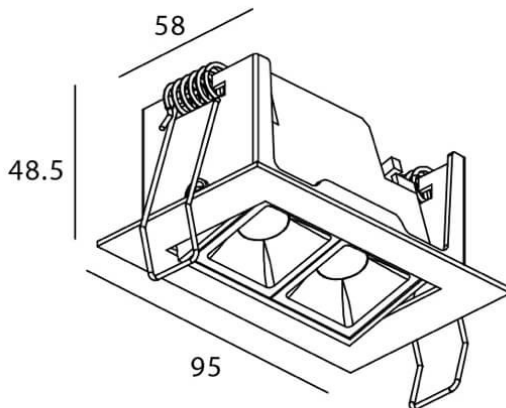

Star-A

Lavov Downlights from the family Star-A ,power 4 W and CRI 90 with an optic 30 degrees made in Die Cast Aluminum finished in White with a real lumen output of 240lm and an efficiency of 60lm/W. DALI driver.

Item code	86.D031.2323.01
Product type	Indoor
Category	Downlights
Family	STAR
Subfamily	Star-A

Pictograms

Scheme

Product	
Real power (W)	4
Real luminous flux (Lm)	240
Luminous efficiency (Lm/W)	60
Beam angle (°)	30
Life time (h)	50000 h L80B10
IP	20
Electrical class insulation	Clas II
Colour	White
U. G. R	19
Control gear included	Yes
Control gear	DALI
Flicker Free	Yes
Light source	LED
Type of LED	COB
Colour temperature (K)	3000
Colour consistency (SDCM)	SDCM3
CRI	90