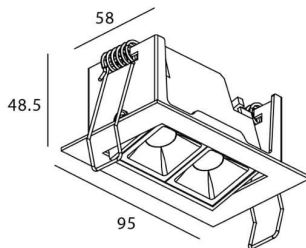

Star-A

Lavov Downlights from the family Star-A ,power 4 W and CRI 90 with an optic 30 degrees made in Die Cast Aluminum finished in White with a real lumen output of 240lm and an efficiency of 60lm/W. DALI driver.

Item code	86.D031.2323.01
Product type	Indoor
Category	Downlights
Family	STAR
Subfamily	Star-A
Pictograms	

Scheme

Product

Real power (W)	4
Real luminous flux (Lm)	240
Luminous efficiency (Lm/W)	60
Beam angle (°)	30
Life time (h)	50000 h L80B10
IP	20
Electrical class insulation	Clas II
Colour	White
U. G. R	<19
Control gear included	Yes
Control gear	DALI
Flicker Free	Yes
Light source	LED
Type of LED	COB
Colour temperature (K)	3000
Colour consistency (SDCM)	SDCM<3
CRI	90