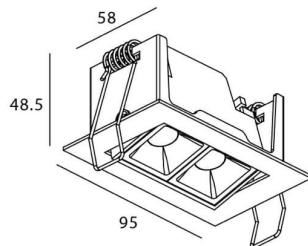

Star-A

Lavov Downlights from the family Star-A ,power 4 W and CRI 90 with an optic 30 degrees made in Die Cast Aluminum finished in Black with a real lumen output of 240lm and an efficiency of 60lm/W. DALI driver.

Item code 86.D031.2323.02

Product type Indoor

Category Downlights

Family STAR

Subfamily Star-A

Pictograms

Scheme

Product

Real power (W) 4

Real luminous flux (Lm) 240

Luminous efficiency (Lm/W) 60

Beam angle (°) 30

Life time (h) 50000 h L80B10

IP 20

Electrical class insulation Clas II

Colour Black

U. G. R <19

Control gear included Yes

Control gear DALI

Flicker Free Yes

Light source LED

Type of LED COB

Colour temperature (K) 3000

Colour consistency (SDCM) SDCM<3

CRI 90

Photometry