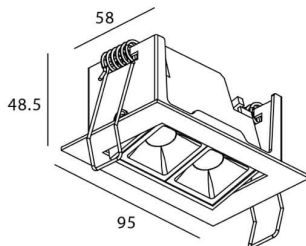

Scheme

Product

Real power (W) 4

Real luminous flux (Lm) 240

Luminous efficiency (Lm/W) 60

Beam angle (°) 45

Life time (h) 50000 h L80B10

IP 20

Electrical class insulation Clas II

Colour White

U. G. R <19

Control gear included Yes

Control gear ON/OFF

Flicker Free Yes

Light source LED

Type of LED COB

Colour temperature (K) 3000

Colour consistency (SDCM) SDCM<3

CRI 90