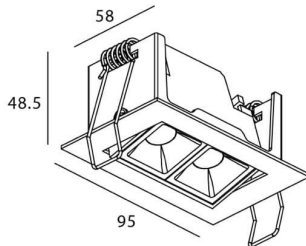

Star-A

Lavov Downlights from the family Star-A ,power 4 W and CRI 90 with an optic 45 degrees made in Die Cast Aluminum finished in White with a real lumen output of 240lm and an efficiency of 60lm/W. ON/OFF driver.

Item code	86.D031.2331.01
Product type	Indoor
Category	Downlights
Family	STAR
Subfamily	Star-A
Pictograms	

Scheme

Product	
Real power (W)	4
Real luminous flux (Lm)	240
Luminous efficiency (Lm/W)	60
Beam angle (°)	45
Life time (h)	50000 h L80B10
IP	20
Electrical class insulation	Clas II
Colour	White
U. G. R	<19
Control gear included	Yes
Control gear	ON/OFF
Flicker Free	Yes
Light source	LED
Type of LED	COB
Colour temperature (K)	3000
Colour consistency (SDCM)	SDCM<3
CRI	90