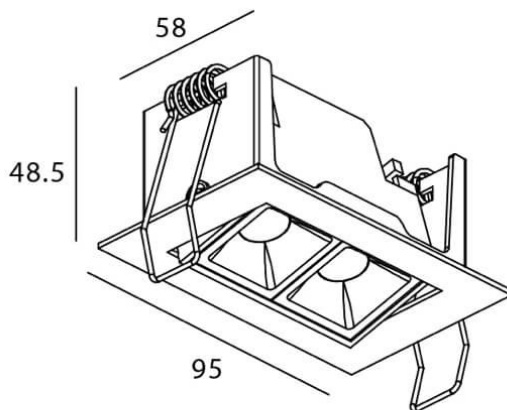

Star-A

Lavov Downlights from the family Star-A ,power 4 W and CRI 90 with an optic 45 degrees made in Die Cast Aluminum finished in White with a real lumen output of 240lm and an efficiency of 60lm/W. ON/OFF driver.

Item code	86.D031.2331.01
Product type	Indoor
Category	Downlights
Family	STAR
Subfamily	Star-A

Pictograms

Scheme

Product	
Real power (W)	4
Real luminous flux (Lm)	240
Luminous efficiency (Lm/W)	60
Beam angle (º)	45
Life time (h)	50000 h L80B10
IP	20
Electrical class insulation	Clas II
Colour	White
U. G. R	<19
Control gear included	Yes
Control gear	ON/OFF
Flicker Free	Yes
Light source	LED
Type of LED	COB
Colour temperature (K)	3000
Colour consistency (SDCM)	SDCM<3
CRI	90