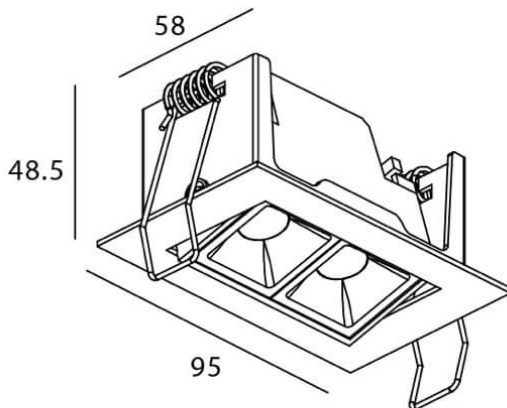

Star-A

Lavov Downlights from the family Star-A ,power 4 W and CRI 90 with an optic 45 degrees made in Die Cast Aluminum finished in White with a real lumen output of 240lm and an efficiency of 60lm/W. ON/OFF driver.

Item code	86.D031.2331.01
Product type	Indoor
Category	Downlights
Family	STAR
Subfamily	Star-A

Pictograms

Scheme

Product	
Real power (W)	4
Real luminous flux (Lm)	240
Luminous efficiency (Lm/W)	60
Beam angle (°)	45
Life time (h)	50000 h L80B10
IP	20
Electrical class insulation	Clas II
Colour	White
U. G. R	19
Control gear included	Yes
Control gear	ON/OFF
Flicker Free	Yes
Light source	LED
Type of LED	COB
Colour temperature (K)	3000
Colour consistency (SDCM)	SDCM3
CRI	90