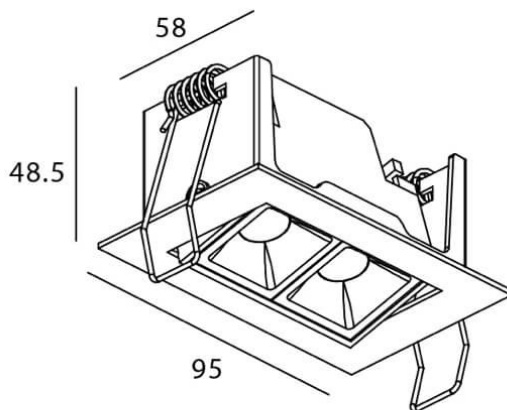

Star-A

Lavov Downlights from the family Star-A ,power 4 W and CRI 90 with an optic 45 degrees made in Die Cast Aluminum finished in Black with a real lumen output of 240lm and an efficiency of 60lm/W. ON/OFF driver.

Item code	86.D031.2331.02
Product type	Indoor
Category	Downlights
Family	STAR
Subfamily	Star-A

Pictograms

Scheme

Product	
Real power (W)	4
Real luminous flux (Lm)	240
Luminous efficiency (Lm/W)	60
Beam angle (&ordm;)	45
Life time (h)	50000 h L80B10
IP	20
Electrical class insulation	Clas II
Colour	Black
U. G. R	<19
Control gear included	Yes
Control gear	ON/OFF
Flicker Free	Yes
Light source	LED
Type of LED	COB
Colour temperature (K)	3000
Colour consistency (SDCM)	SDCM<3
CRI	90