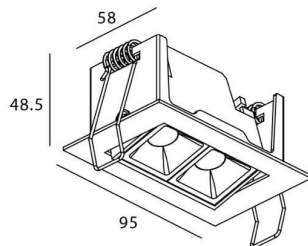

Star-A

Lavov Downlights from the family Star-A ,power 4 W and CRI 90 with an optic 45 degrees made in Die Cast Aluminum finished in Black with a real lumen output of 240lm and an efficiency of 60lm/W. ON/OFF driver.

Item code	86.D031.2331.02
Product type	Indoor
Category	Downlights
Family	STAR
Subfamily	Star-A

Pictograms

Scheme

Product

Real power (W)	4
Real luminous flux (Lm)	240
Luminous efficiency (Lm/W)	60
Beam angle (°)	45
Life time (h)	50000 h L80B10
IP	20
Electrical class insulation	Clas II
Colour	Black
U. G. R	<19
Control gear included	Yes
Control gear	ON/OFF
Flicker Free	Yes
Light source	LED
Type of LED	COB
Colour temperature (K)	3000
Colour consistency (SDCM)	SDCM<3
CRI	90