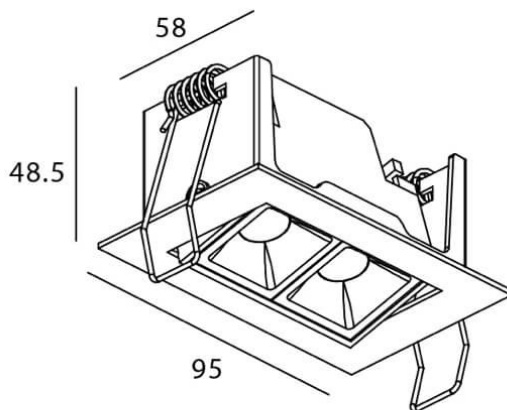

Star-A

Lavov Downlights from the family Star-A ,power 4 W and CRI 90 with an optic 45 degrees made in Die Cast Aluminum finished in Black with a real lumen output of 240lm and an efficiency of 60lm/W. ON/OFF driver.

Item code	86.D031.2331.02
Product type	Indoor
Category	Downlights
Family	STAR
Subfamily	Star-A

Pictograms

Scheme

Product	
Real power (W)	4
Real luminous flux (Lm)	240
Luminous efficiency (Lm/W)	60
Beam angle (°)	45
Life time (h)	50000 h L80B10
IP	20
Electrical class insulation	Clas II
Colour	Black
U. G. R	19
Control gear included	Yes
Control gear	ON/OFF
Flicker Free	Yes
Light source	LED
Type of LED	COB
Colour temperature (K)	3000
Colour consistency (SDCM)	SDCM3
CRI	90