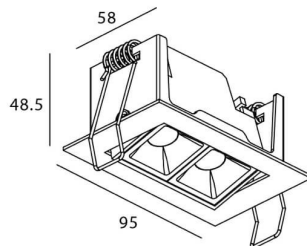

Scheme

Product

Real power (W) 4

Real luminous flux (Lm) 240

Luminous efficiency (Lm/W) 60

Beam angle (°) 45

Life time (h) 50000 h L80B10

IP 20

Electrical class insulation Clas II

Colour Black

U. G. R <19

Control gear included Yes

Control gear ON/OFF

Flicker Free Yes

Light source LED

Type of LED COB

Colour temperature (K) 3000

Colour consistency (SDCM) SDCM<3

CRI 90