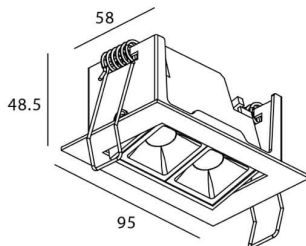

Star-A

Lavov Downlights from the family Star-A ,power 4 W and CRI 90 with an optic 45 degrees made in Die Cast Aluminum finished in White with a real lumen output of 240lm and an efficiency of 60lm/W. DALI driver.

Item code 86.D031.2333.01

Product type Indoor

Category Downlights

Family STAR

Subfamily Star-A

Pictograms

Scheme

Product

Real power (W) 4

Real luminous flux (Lm) 240

Luminous efficiency (Lm/W) 60

Beam angle (°) 45

Life time (h) 50000 h L80B10

IP 20

Electrical class insulation Clas II

Colour White

U. G. R <19

Control gear included Yes

Control gear DALI

Flicker Free Yes

Light source LED

Type of LED COB

Colour temperature (K) 3000

Colour consistency (SDCM) SDCM<3

CRI 90

Photometry