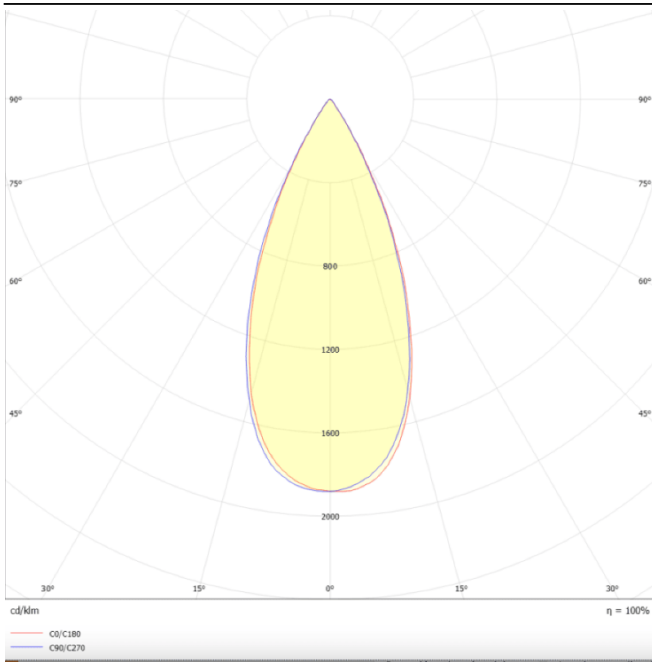

Scheme

Photometry

Star-A

Lavov Downlights from the family Star-A ,power 4 W and CRI 90 with an optic 45 degrees made in Die Cast Aluminum finished in White with a real lumen output of 240lm and an efficiency of 60lm/W. DALI driver.

Item code	86.D031.2333.01
Product type	Indoor
Category	Downlights
Family	STAR
Subfamily	Star-A
Pictograms	

Product	
Real power (W)	4
Real luminous flux (Lm)	240
Luminous efficiency (Lm/W)	60
Beam angle (°)	45
Life time (h)	50000 h L80B10
IP	20
Electrical class insulation	Clas II
Colour	White
U. G. R	<19
Control gear included	Yes
Control gear	DALI
Flicker Free	Yes
Light source	LED
Type of LED	COB
Colour temperature (K)	3000
Colour consistency (SDCM)	SDCM<3
CRI	90