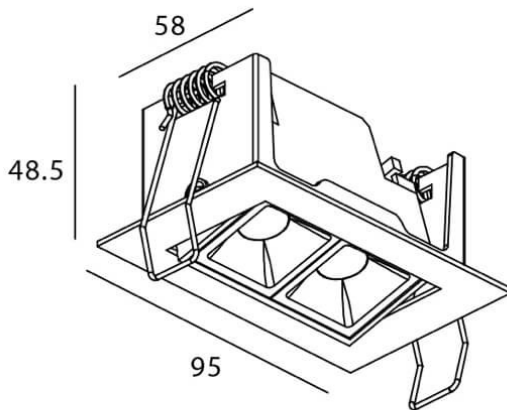

Star-A

Lavov Downlights from the family Star-A ,power 4 W and CRI 90 with an optic 45 degrees made in Die Cast Aluminum finished in White with a real lumen output of 240lm and an efficiency of 60lm/W. DALI driver.

Item code	86.D031.2333.01
Product type	Indoor
Category	Downlights
Family	STAR
Subfamily	Star-A

Pictograms

Scheme

Product	
Real power (W)	4
Real luminous flux (Lm)	240
Luminous efficiency (Lm/W)	60
Beam angle (&ordm;)	45
Life time (h)	50000 h L80B10
IP	20
Electrical class insulation	Clas II
Colour	White
U. G. R	<19
Control gear included	Yes
Control gear	DALI
Flicker Free	Yes
Light source	LED
Type of LED	COB
Colour temperature (K)	3000
Colour consistency (SDCM)	SDCM<3
CRI	90