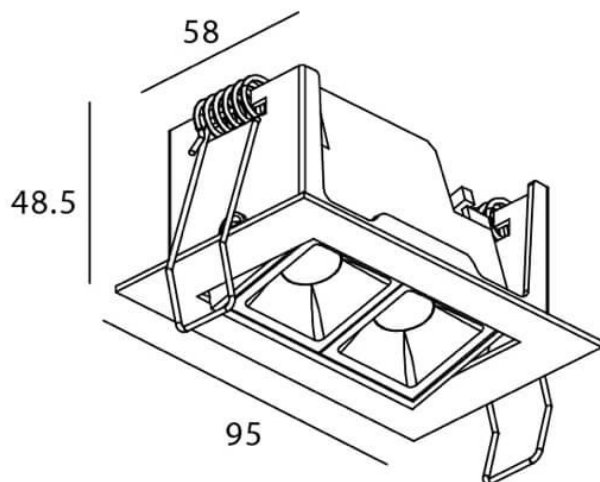

Scheme

Photometry

Star-A

Lavov Downlights from the family Star-A ,power 4 W and CRI 90 with an optic 45 degrees made in Die Cast Aluminum finished in White with a real lumen output of 240lm and an efficiency of 60lm/W. DALI driver.

Item code	86.D031.2333.01
Product type	Indoor
Category	Downlights
Family	STAR
Subfamily	Star-A
Pictograms	

Product	
Real power (W)	4
Real luminous flux (Lm)	240
Luminous efficiency (Lm/W)	60
Beam angle (°)	45
Life time (h)	50000 h L80B10
IP	20
Electrical class insulation	Clas II
Colour	White
U. G. R	<19
Control gear included	Yes
Control gear	DALI
Flicker Free	Yes
Light source	LED
Type of LED	COB
Colour temperature (K)	3000
Colour consistency (SDCM)	SDCM<3
CRI	90