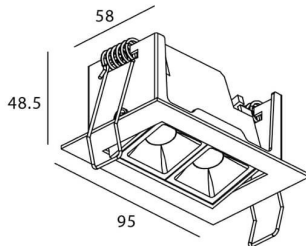

Star-A

Lavov Downlights from the family Star-A ,power 4 W and CRI 90 with an optic 45 degrees made in Die Cast Aluminum finished in Black with a real lumen output of 240lm and an efficiency of 60lm/W. DALI driver.

Item code	86.D031.2333.02
Product type	Indoor
Category	Downlights
Family	STAR
Subfamily	Star-A

Pictograms

Scheme

Product

Real power (W)	4
Real luminous flux (Lm)	240
Luminous efficiency (Lm/W)	60
Beam angle (°)	45
Life time (h)	50000 h L80B10
IP	20
Electrical class insulation	Clas II
Colour	Black
U. G. R	<19
Control gear included	Yes
Control gear	DALI
Flicker Free	Yes
Light source	LED
Type of LED	COB
Colour temperature (K)	3000
Colour consistency (SDCM)	SDCM<3
CRI	90