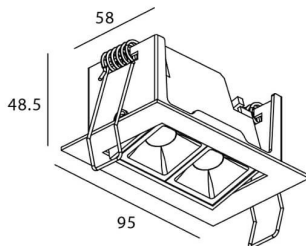

Star-A

Lavov Downlights from the family Star-A ,power 4 W and CRI 90 with an optic 45 degrees made in Die Cast Aluminum finished in Black with a real lumen output of 240lm and an efficiency of 60lm/W. DALI driver.

Item code	86.D031.2333.02
Product type	Indoor
Category	Downlights
Family	STAR
Subfamily	Star-A
Pictograms	

Scheme

Product

Real power (W)	4
Real luminous flux (Lm)	240
Luminous efficiency (Lm/W)	60
Beam angle (°)	45
Life time (h)	50000 h L80B10
IP	20
Electrical class insulation	Clas II
Colour	Black
U. G. R	<19
Control gear included	Yes
Control gear	DALI
Flicker Free	Yes
Light source	LED
Type of LED	COB
Colour temperature (K)	3000
Colour consistency (SDCM)	SDCM<3
CRI	90