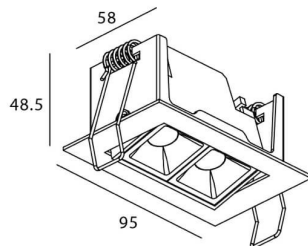

Star-A

Lavov Downlights from the family Star-A ,power 4 W and CRI 90 with an optic 45 degrees made in Die Cast Aluminum finished in Black with a real lumen output of 240lm and an efficiency of 60lm/W. DALI driver.

Item code 86.D031.2333.02

Product type Indoor

Category Downlights

Family STAR

Subfamily Star-A

Pictograms

Scheme

Product

Real power (W) 4

Real luminous flux (Lm) 240

Luminous efficiency (Lm/W) 60

Beam angle (°) 45

Life time (h) 50000 h L80B10

IP 20

Electrical class insulation Clas II

Colour Black

U. G. R <19

Control gear included Yes

Control gear DALI

Flicker Free Yes

Light source LED

Type of LED COB

Colour temperature (K) 3000

Colour consistency (SDCM) SDCM<3

CRI 90

Photometry