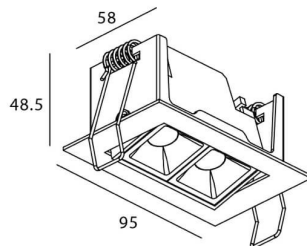

Star-A

Lavov Downlights from the family Star-A ,power 4 W and CRI 90 with an optic 15 degrees made in Die Cast Aluminum finished in White with a real lumen output of 240lm and an efficiency of 60lm/W. ON/OFF driver.

Item code	86.D031.2411.01
Product type	Indoor
Category	Downlights
Family	STAR
Subfamily	Star-A
Pictograms	

Scheme

Product	
Real power (W)	4
Real luminous flux (Lm)	240
Luminous efficiency (Lm/W)	60
Beam angle (°)	15
Life time (h)	50000 h L80B10
IP	20
Electrical class insulation	Clas II
Colour	White
U. G. R	<19
Control gear included	Yes
Control gear	ON/OFF
Flicker Free	Yes
Light source	LED
Type of LED	COB
Colour temperature (K)	4000
Colour consistency (SDCM)	SDCM<3
CRI	90