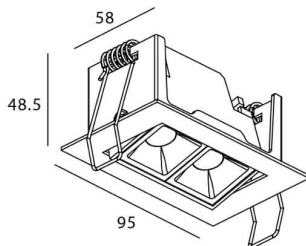

### Star-A

Lavov Downlights from the family Star-A ,power 4 W and CRI 90 with an optic 15 degrees made in Die Cast Aluminum finished in White with a real lumen output of 240lm and an efficiency of 60lm/W. ON/OFF driver.

### Scheme

<b>Product</b>	
Real power (W)	4
Real luminous flux (Lm)	240
Luminous efficiency (Lm/W)	60
Beam angle (°)	15
Life time (h)	50000 h L80B10
IP	20
Electrical class insulation	Clas II
Colour	White
U. G. R	<19
Control gear included	Yes
Control gear	ON/OFF
Flicker Free	Yes
Light source	LED
Type of LED	COB
Colour temperature (K)	4000
Colour consistency (SDCM)	SDCM<3
CRI	90