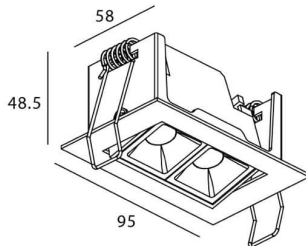

Star-A

Lavov Downlights from the family Star-A ,power 4 W and CRI 90 with an optic 15 degrees made in Die Cast Aluminum finished in White with a real lumen output of 240lm and an efficiency of 60lm/W. ON/OFF driver.

Item code	86.D031.2411.01
Product type	Indoor
Category	Downlights
Family	STAR
Subfamily	Star-A
Pictograms	

Scheme

Product	
Real power (W)	4
Real luminous flux (Lm)	240
Luminous efficiency (Lm/W)	60
Beam angle (°)	15
Life time (h)	50000 h L80B10
IP	20
Electrical class insulation	Clas II
Colour	White
U. G. R	<19
Control gear included	Yes
Control gear	ON/OFF
Flicker Free	Yes
Light source	LED
Type of LED	COB
Colour temperature (K)	4000
Colour consistency (SDCM)	SDCM<3
CRI	90