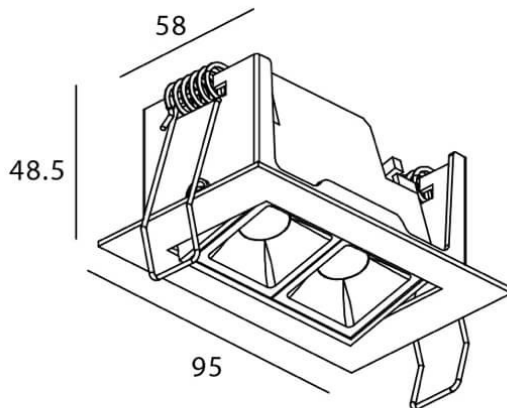

Star-A

Lavov Downlights from the family Star-A ,power 4 W and CRI 90 with an optic 15 degrees made in Die Cast Aluminum finished in White with a real lumen output of 240lm and an efficiency of 60lm/W. ON/OFF driver.

Item code	86.D031.2411.01
Product type	Indoor
Category	Downlights
Family	STAR
Subfamily	Star-A

Pictograms

Scheme

Product	
Real power (W)	4
Real luminous flux (Lm)	240
Luminous efficiency (Lm/W)	60
Beam angle (°)	15
Life time (h)	50000 h L80B10
IP	20
Electrical class insulation	Clas II
Colour	White
U. G. R	19
Control gear included	Yes
Control gear	ON/OFF
Flicker Free	Yes
Light source	LED
Type of LED	COB
Colour temperature (K)	4000
Colour consistency (SDCM)	SDCM3
CRI	90