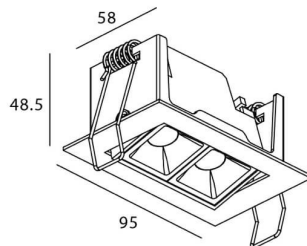

Scheme

Product	
Real power (W)	4
Real luminous flux (Lm)	240
Luminous efficiency (Lm/W)	60
Beam angle (°)	15
Life time (h)	50000 h L80B10
IP	20
Electrical class insulation	Clas II
Colour	White
U. G. R	<19
Control gear included	Yes
Control gear	ON/OFF
Flicker Free	Yes
Light source	LED
Type of LED	COB
Colour temperature (K)	4000
Colour consistency (SDCM)	SDCM<3
CRI	90