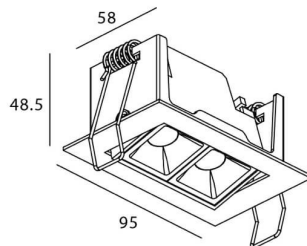

Star-A

Lavov Downlights from the family Star-A ,power 4 W and CRI 90 with an optic 15 degrees made in Die Cast Aluminum finished in Black with a real lumen output of 240lm and an efficiency of 60lm/W. ON/OFF driver.

Item code	86.D031.2411.02
Product type	Indoor
Category	Downlights
Family	STAR
Subfamily	Star-A

Pictograms

Scheme

Product

Real power (W)	4
Real luminous flux (Lm)	240
Luminous efficiency (Lm/W)	60
Beam angle (°)	15
Life time (h)	50000 h L80B10
IP	20
Electrical class insulation	Clas II
Colour	Black
U. G. R	<19
Control gear included	Yes
Control gear	ON/OFF
Flicker Free	Yes
Light source	LED
Type of LED	COB
Colour temperature (K)	4000
Colour consistency (SDCM)	SDCM<3
CRI	90