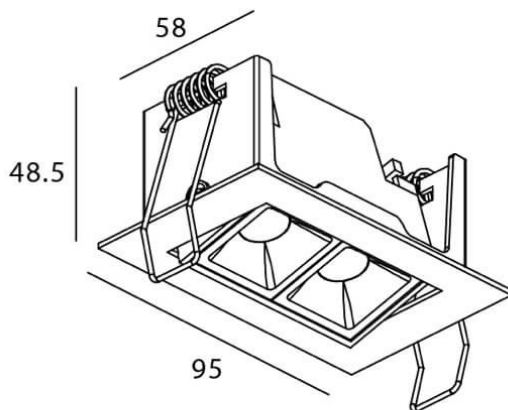

Star-A

Lavov Downlights from the family Star-A ,power 4 W and CRI 90 with an optic 15 degrees made in Die Cast Aluminum finished in Black with a real lumen output of 240lm and an efficiency of 60lm/W. ON/OFF driver.

Item code	86.D031.2411.02
Product type	Indoor
Category	Downlights
Family	STAR
Subfamily	Star-A

Pictograms

Scheme

Product	
Real power (W)	4
Real luminous flux (Lm)	240
Luminous efficiency (Lm/W)	60
Beam angle (°)	15
Life time (h)	50000 h L80B10
IP	20
Electrical class insulation	Clas II
Colour	Black
U. G. R	19
Control gear included	Yes
Control gear	ON/OFF
Flicker Free	Yes
Light source	LED
Type of LED	COB
Colour temperature (K)	4000
Colour consistency (SDCM)	SDCM3
CRI	90