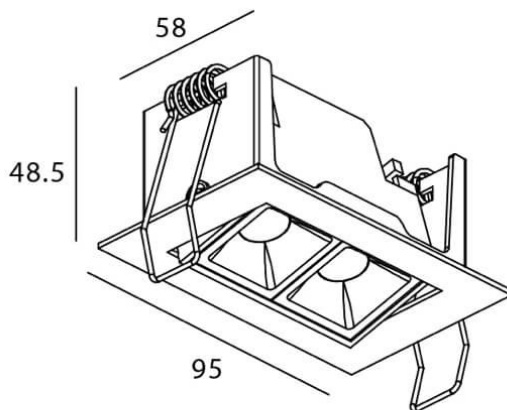

### Star-A

Lavov Downlights from the family Star-A ,power 4 W and CRI 90 with an optic 15 degrees made in Die Cast Aluminum finished in Black with a real lumen output of 240lm and an efficiency of 60lm/W. ON/OFF driver.

### Scheme

Product	
Real power (W)	4
Real luminous flux (Lm)	240
Luminous efficiency (Lm/W)	60
Beam angle (&ordm;)	15
Life time (h)	50000 h L80B10
IP	20
Electrical class insulation	Clas II
Colour	Black
U. G. R	<19
Control gear included	Yes
Control gear	ON/OFF
Flicker Free	Yes
Light source	LED
Type of LED	COB
Colour temperature (K)	4000
Colour consistency (SDCM)	SDCM<3
CRI	90