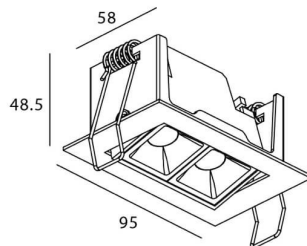

Star-A

Lavov Downlights from the family Star-A ,power 4 W and CRI 90 with an optic 15 degrees made in Die Cast Aluminum finished in Black with a real lumen output of 240lm and an efficiency of 60lm/W. ON/OFF driver.

Item code	86.D031.2411.02
Product type	Indoor
Category	Downlights
Family	STAR
Subfamily	Star-A
Pictograms	

Scheme

Product	
Real power (W)	4
Real luminous flux (Lm)	240
Luminous efficiency (Lm/W)	60
Beam angle (°)	15
Life time (h)	50000 h L80B10
IP	20
Electrical class insulation	Clas II
Colour	Black
U. G. R	<19
Control gear included	Yes
Control gear	ON/OFF
Flicker Free	Yes
Light source	LED
Type of LED	COB
Colour temperature (K)	4000
Colour consistency (SDCM)	SDCM<3
CRI	90