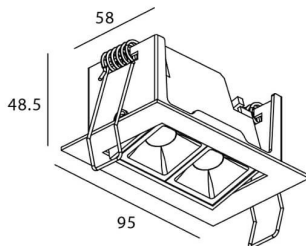

Star-A

Lavov Downlights from the family Star-A ,power 4 W and CRI 90 with an optic 15 degrees made in Die Cast Aluminum finished in Black with a real lumen output of 240lm and an efficiency of 60lm/W. ON/OFF driver.

Item code	86.D031.2411.02
Product type	Indoor
Category	Downlights
Family	STAR
Subfamily	Star-A
Pictograms	

Scheme

Product	
Real power (W)	4
Real luminous flux (Lm)	240
Luminous efficiency (Lm/W)	60
Beam angle (°)	15
Life time (h)	50000 h L80B10
IP	20
Electrical class insulation	Clas II
Colour	Black
U. G. R	<19
Control gear included	Yes
Control gear	ON/OFF
Flicker Free	Yes
Light source	LED
Type of LED	COB
Colour temperature (K)	4000
Colour consistency (SDCM)	SDCM<3
CRI	90