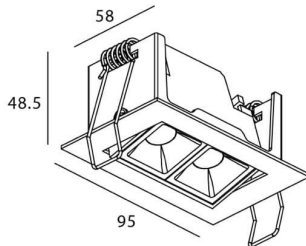

### Star-A

Lavov Downlights from the family Star-A ,power 4 W and CRI 90 with an optic 15 degrees made in Die Cast Aluminum finished in Black with a real lumen output of 240lm and an efficiency of 60lm/W. ON/OFF driver.

### Scheme

Product	
Real power (W)	4
Real luminous flux (Lm)	240
Luminous efficiency (Lm/W)	60
Beam angle (°)	15
Life time (h)	50000 h L80B10
IP	20
Electrical class insulation	Clas II
Colour	Black
U. G. R	<19
Control gear included	Yes
Control gear	ON/OFF
Flicker Free	Yes
Light source	LED
Type of LED	COB
Colour temperature (K)	4000
Colour consistency (SDCM)	SDCM<3
CRI	90