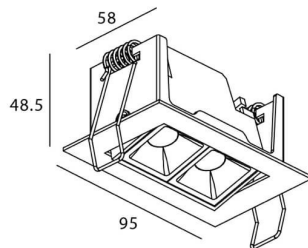

Star-A

Lavov Downlights from the family Star-A ,power 4 W and CRI 90 with an optic 15 degrees made in Die Cast Aluminum finished in White with a real lumen output of 240lm and an efficiency of 60lm/W. DALI driver.

Item code	86.D031.2413.01
Product type	Indoor
Category	Downlights
Family	STAR
Subfamily	Star-A
Pictograms	

Scheme

Product	
Real power (W)	4
Real luminous flux (Lm)	240
Luminous efficiency (Lm/W)	60
Beam angle (°)	15
Life time (h)	50000 h L80B10
IP	20
Electrical class insulation	Clas II
Colour	White
U. G. R	<19
Control gear included	Yes
Control gear	DALI
Flicker Free	Yes
Light source	LED
Type of LED	COB
Colour temperature (K)	4000
Colour consistency (SDCM)	SDCM<3
CRI	90