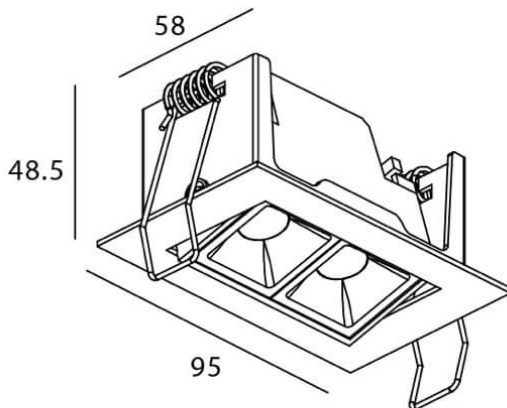

Star-A

Lavov Downlights from the family Star-A ,power 4 W and CRI 90 with an optic 15 degrees made in Die Cast Aluminum finished in White with a real lumen output of 240lm and an efficiency of 60lm/W. DALI driver.

Item code	86.D031.2413.01
Product type	Indoor
Category	Downlights
Family	STAR
Subfamily	Star-A

Pictograms

Scheme

Product	
Real power (W)	4
Real luminous flux (Lm)	240
Luminous efficiency (Lm/W)	60
Beam angle (&ordm;)	15
Life time (h)	50000 h L80B10
IP	20
Electrical class insulation	Clas II
Colour	White
U. G. R	<19
Control gear included	Yes
Control gear	DALI
Flicker Free	Yes
Light source	LED
Type of LED	COB
Colour temperature (K)	4000
Colour consistency (SDCM)	SDCM<3
CRI	90