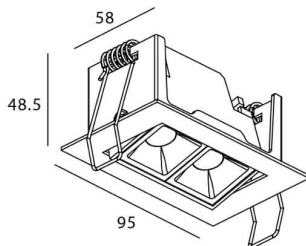

Star-A

Lavov Downlights from the family Star-A ,power 4 W and CRI 90 with an optic 15 degrees made in Die Cast Aluminum finished in White with a real lumen output of 240lm and an efficiency of 60lm/W. DALI driver.

Item code	86.D031.2413.01
Product type	Indoor
Category	Downlights
Family	STAR
Subfamily	Star-A
Pictograms	

Scheme

Product	
Real power (W)	4
Real luminous flux (Lm)	240
Luminous efficiency (Lm/W)	60
Beam angle (°)	15
Life time (h)	50000 h L80B10
IP	20
Electrical class insulation	Clas II
Colour	White
U. G. R	<19
Control gear included	Yes
Control gear	DALI
Flicker Free	Yes
Light source	LED
Type of LED	COB
Colour temperature (K)	4000
Colour consistency (SDCM)	SDCM<3
CRI	90