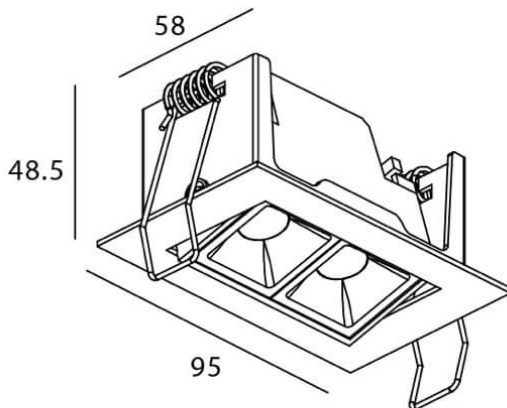

Star-A

Lavov Downlights from the family Star-A ,power 4 W and CRI 90 with an optic 15 degrees made in Die Cast Aluminum finished in White with a real lumen output of 240lm and an efficiency of 60lm/W. DALI driver.

Item code	86.D031.2413.01
Product type	Indoor
Category	Downlights
Family	STAR
Subfamily	Star-A

Pictograms

Scheme

Product	
Real power (W)	4
Real luminous flux (Lm)	240
Luminous efficiency (Lm/W)	60
Beam angle (°)	15
Life time (h)	50000 h L80B10
IP	20
Electrical class insulation	Clas II
Colour	White
U. G. R	19
Control gear included	Yes
Control gear	DALI
Flicker Free	Yes
Light source	LED
Type of LED	COB
Colour temperature (K)	4000
Colour consistency (SDCM)	SDCM3
CRI	90