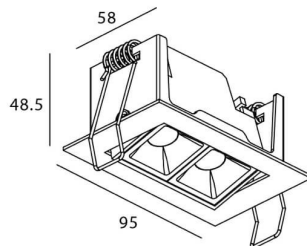

Scheme

Product

Real power (W) 4

Real luminous flux (Lm) 240

Luminous efficiency (Lm/W) 60

Beam angle (°) 15

Life time (h) 50000 h L80B10

IP 20

Electrical class insulation Clas II

Colour White

U. G. R <19

Control gear included Yes

Control gear DALI

Flicker Free Yes

Light source LED

Type of LED COB

Colour temperature (K) 4000

Colour consistency (SDCM) SDCM<3

CRI 90