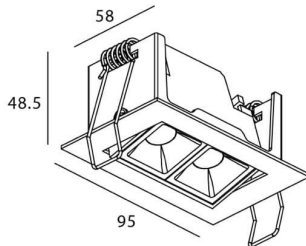

### Star-A

Lavov Downlights from the family Star-A ,power 4 W and CRI 90 with an optic 15 degrees made in Die Cast Aluminum finished in Black with a real lumen output of 240lm and an efficiency of 60lm/W. DALI driver.

### Scheme

<b>Product</b>	
Real power (W)	4
Real luminous flux (Lm)	240
Luminous efficiency (Lm/W)	60
Beam angle (°)	15
Life time (h)	50000 h L80B10
IP	20
Electrical class insulation	Clas II
Colour	Black
U. G. R	<19
Control gear included	Yes
Control gear	DALI
Flicker Free	Yes
Light source	LED
Type of LED	COB
Colour temperature (K)	4000
Colour consistency (SDCM)	SDCM<3
CRI	90