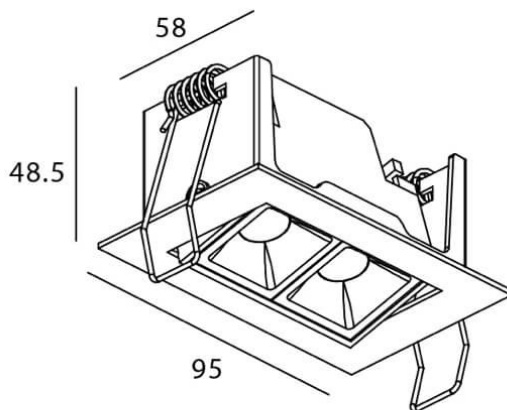

Star-A

Lavov Downlights from the family Star-A ,power 4 W and CRI 90 with an optic 15 degrees made in Die Cast Aluminum finished in Black with a real lumen output of 240lm and an efficiency of 60lm/W. DALI driver.

Item code	86.D031.2413.02
Product type	Indoor
Category	Downlights
Family	STAR
Subfamily	Star-A

Pictograms

Scheme

Product	
Real power (W)	4
Real luminous flux (Lm)	240
Luminous efficiency (Lm/W)	60
Beam angle (&ordm;)	15
Life time (h)	50000 h L80B10
IP	20
Electrical class insulation	Clas II
Colour	Black
U. G. R	<19
Control gear included	Yes
Control gear	DALI
Flicker Free	Yes
Light source	LED
Type of LED	COB
Colour temperature (K)	4000
Colour consistency (SDCM)	SDCM<3
CRI	90