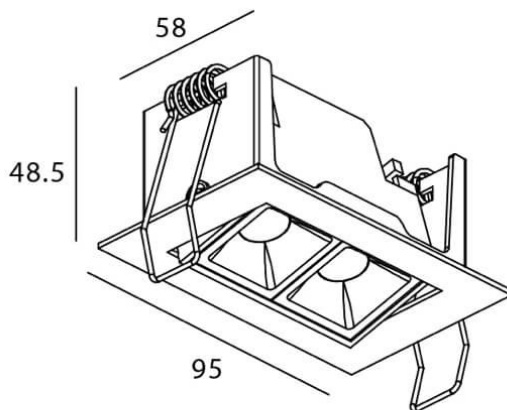

Star-A

Lavov Downlights from the family Star-A ,power 4 W and CRI 90 with an optic 15 degrees made in Die Cast Aluminum finished in Black with a real lumen output of 240lm and an efficiency of 60lm/W. DALI driver.

Item code	86.D031.2413.02
Product type	Indoor
Category	Downlights
Family	STAR
Subfamily	Star-A

Pictograms

Scheme

Product	
Real power (W)	4
Real luminous flux (Lm)	240
Luminous efficiency (Lm/W)	60
Beam angle (°)	15
Life time (h)	50000 h L80B10
IP	20
Electrical class insulation	Clas II
Colour	Black
U. G. R	19
Control gear included	Yes
Control gear	DALI
Flicker Free	Yes
Light source	LED
Type of LED	COB
Colour temperature (K)	4000
Colour consistency (SDCM)	SDCM3
CRI	90