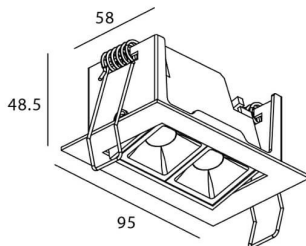

### Star-A

Lavov Downlights from the family Star-A ,power 4 W and CRI 90 with an optic 15 degrees made in Die Cast Aluminum finished in Black with a real lumen output of 240lm and an efficiency of 60lm/W. DALI driver.

### Scheme

<b>Product</b>	
Real power (W)	4
Real luminous flux (Lm)	240
Luminous efficiency (Lm/W)	60
Beam angle (°)	15
Life time (h)	50000 h L80B10
IP	20
Electrical class insulation	Clas II
Colour	Black
U. G. R	<19
Control gear included	Yes
Control gear	DALI
Flicker Free	Yes
Light source	LED
Type of LED	COB
Colour temperature (K)	4000
Colour consistency (SDCM)	SDCM<3
CRI	90