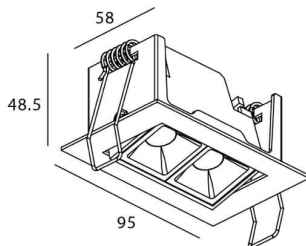

**Item code** 86.D031.2413.02

**Product type** Indoor

**Category** Downlights

**Family** STAR

**Subfamily** Star-A

**Pictograms**