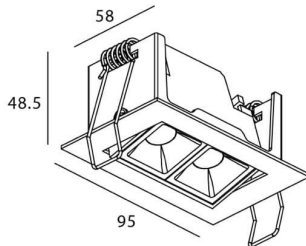

### Star-A

Lavov Downlights from the family Star-A ,power 4 W and CRI 90 with an optic 30 degrees made in Die Cast Aluminum finished in White with a real lumen output of 240lm and an efficiency of 60lm/W. ON/OFF driver.

### Scheme

Product	
Real power (W)	4
Real luminous flux (Lm)	240
Luminous efficiency (Lm/W)	60
Beam angle (°)	30
Life time (h)	50000 h L80B10
IP	20
Electrical class insulation	Clas II
Colour	White
U. G. R	<19
Control gear included	Yes
Control gear	ON/OFF
Flicker Free	Yes
Light source	LED
Type of LED	COB
Colour temperature (K)	4000
Colour consistency (SDCM)	SDCM<3
CRI	90