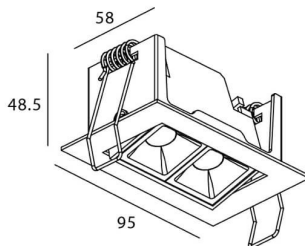

Scheme

Product

Real power (W) 4

Real luminous flux (Lm) 240

Luminous efficiency (Lm/W) 60

Beam angle (°) 30

Life time (h) 50000 h L80B10

IP 20

Electrical class insulation Clas II

Colour White

U. G. R <19

Control gear included Yes

Control gear ON/OFF

Flicker Free Yes

Light source LED

Type of LED COB

Colour temperature (K) 4000

Colour consistency (SDCM) SDCM<3

CRI 90