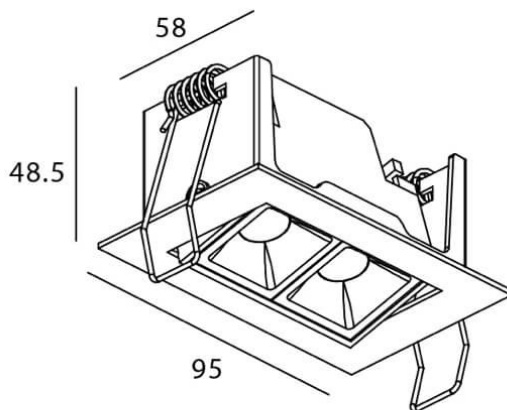

Star-A

Lavov Downlights from the family Star-A ,power 4 W and CRI 90 with an optic 30 degrees made in Die Cast Aluminum finished in White with a real lumen output of 240lm and an efficiency of 60lm/W. ON/OFF driver.

Item code	86.D031.2421.01
Product type	Indoor
Category	Downlights
Family	STAR
Subfamily	Star-A

Pictograms

Scheme

Product	
Real power (W)	4
Real luminous flux (Lm)	240
Luminous efficiency (Lm/W)	60
Beam angle (°)	30
Life time (h)	50000 h L80B10
IP	20
Electrical class insulation	Clas II
Colour	White
U. G. R	19
Control gear included	Yes
Control gear	ON/OFF
Flicker Free	Yes
Light source	LED
Type of LED	COB
Colour temperature (K)	4000
Colour consistency (SDCM)	SDCM3
CRI	90