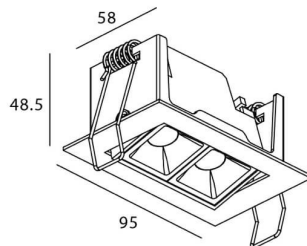

Scheme

Product	
Real power (W)	4
Real luminous flux (Lm)	240
Luminous efficiency (Lm/W)	60
Beam angle (°)	30
Life time (h)	50000 h L80B10
IP	20
Electrical class insulation	Clas II
Colour	Black
U. G. R	<19
Control gear included	Yes
Control gear	ON/OFF
Flicker Free	Yes
Light source	LED
Type of LED	COB
Colour temperature (K)	4000
Colour consistency (SDCM)	SDCM<3
CRI	90