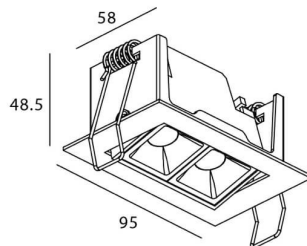

Star-A

Lavov Downlights from the family Star-A ,power 4 W and CRI 90 with an optic 30 degrees made in Die Cast Aluminum finished in Black with a real lumen output of 240lm and an efficiency of 60lm/W. ON/OFF driver.

Item code	86.D031.2421.02
Product type	Indoor
Category	Downlights
Family	STAR
Subfamily	Star-A

Pictograms

Scheme

Product	
Real power (W)	4
Real luminous flux (Lm)	240
Luminous efficiency (Lm/W)	60
Beam angle (°)	30
Life time (h)	50000 h L80B10
IP	20
Electrical class insulation	Clas II
Colour	Black
U. G. R	<19
Control gear included	Yes
Control gear	ON/OFF
Flicker Free	Yes
Light source	LED
Type of LED	COB
Colour temperature (K)	4000
Colour consistency (SDCM)	SDCM<3
CRI	90