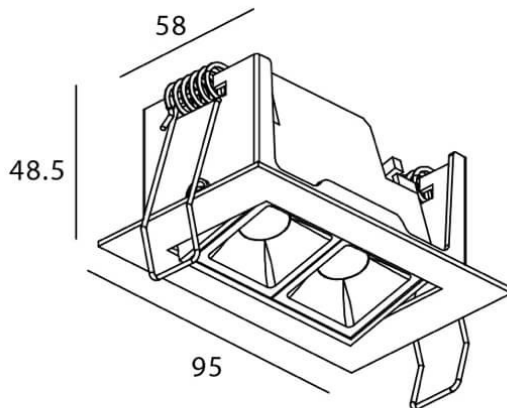

Star-A

Lavov Downlights from the family Star-A ,power 4 W and CRI 90 with an optic 30 degrees made in Die Cast Aluminum finished in Black with a real lumen output of 240lm and an efficiency of 60lm/W. ON/OFF driver.

Item code	86.D031.2421.02
Product type	Indoor
Category	Downlights
Family	STAR
Subfamily	Star-A

Pictograms

Scheme

Product	
Real power (W)	4
Real luminous flux (Lm)	240
Luminous efficiency (Lm/W)	60
Beam angle (°)	30
Life time (h)	50000 h L80B10
IP	20
Electrical class insulation	Clas II
Colour	Black
U. G. R	19
Control gear included	Yes
Control gear	ON/OFF
Flicker Free	Yes
Light source	LED
Type of LED	COB
Colour temperature (K)	4000
Colour consistency (SDCM)	SDCM3
CRI	90