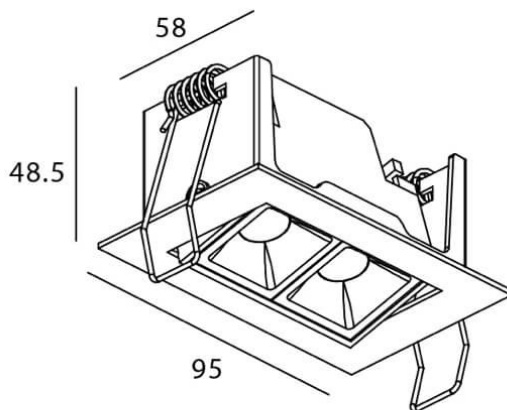

Pictograms

Scheme

Product	
Real power (W)	4
Real luminous flux (Lm)	240
Luminous efficiency (Lm/W)	60
Beam angle (&ordm;)	30
Life time (h)	50000 h L80B10
IP	20
Electrical class insulation	Clas II
Colour	Black
U. G. R	<19
Control gear included	Yes
Control gear	ON/OFF
Flicker Free	Yes
Light source	LED
Type of LED	COB
Colour temperature (K)	4000
Colour consistency (SDCM)	SDCM<3
CRI	90