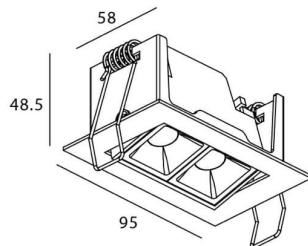

Scheme

Product

Real power (W) 4

Real luminous flux (Lm) 240

Luminous efficiency (Lm/W) 60

Beam angle (°) 30

Life time (h) 50000 h L80B10

IP 20

Electrical class insulation Clas II

Colour Black

U. G. R <19

Control gear included Yes

Control gear ON/OFF

Flicker Free Yes

Light source LED

Type of LED COB

Colour temperature (K) 4000

Colour consistency (SDCM) SDCM<3

CRI 90