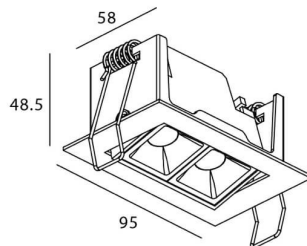

Scheme

Product

Real power (W) 4

Real luminous flux (Lm) 240

Luminous efficiency (Lm/W) 60

Beam angle (°) 30

Life time (h) 50000 h L80B10

IP 20

Electrical class insulation Clas II

Colour White

U. G. R <19

Control gear included Yes

Control gear DALI

Flicker Free Yes

Light source LED

Type of LED COB

Colour temperature (K) 4000

Colour consistency (SDCM) SDCM<3

CRI 90