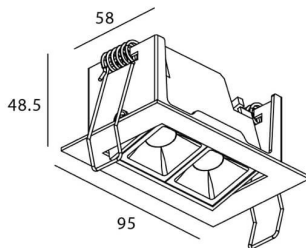

Star-A

Lavov Downlights from the family Star-A ,power 4 W and CRI 90 with an optic 30 degrees made in Die Cast Aluminum finished in White with a real lumen output of 240lm and an efficiency of 60lm/W. DALI driver.

Item code	86.D031.2423.01
Product type	Indoor
Category	Downlights
Family	STAR
Subfamily	Star-A
Pictograms	

Scheme

Product	
Real power (W)	4
Real luminous flux (Lm)	240
Luminous efficiency (Lm/W)	60
Beam angle (°)	30
Life time (h)	50000 h L80B10
IP	20
Electrical class insulation	Clas II
Colour	White
U. G. R	<19
Control gear included	Yes
Control gear	DALI
Flicker Free	Yes
Light source	LED
Type of LED	COB
Colour temperature (K)	4000
Colour consistency (SDCM)	SDCM<3
CRI	90