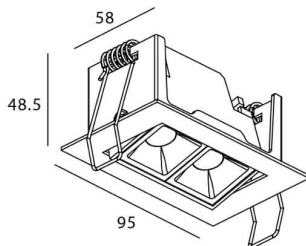

Star-A

Lavov Downlights from the family Star-A ,power 4 W and CRI 90 with an optic 30 degrees made in Die Cast Aluminum finished in White with a real lumen output of 240lm and an efficiency of 60lm/W. DALI driver.

Item code	86.D031.2423.01
Product type	Indoor
Category	Downlights
Family	STAR
Subfamily	Star-A
Pictograms	

Scheme

Product	
Real power (W)	4
Real luminous flux (Lm)	240
Luminous efficiency (Lm/W)	60
Beam angle (°)	30
Life time (h)	50000 h L80B10
IP	20
Electrical class insulation	Clas II
Colour	White
U. G. R	<19
Control gear included	Yes
Control gear	DALI
Flicker Free	Yes
Light source	LED
Type of LED	COB
Colour temperature (K)	4000
Colour consistency (SDCM)	SDCM<3
CRI	90