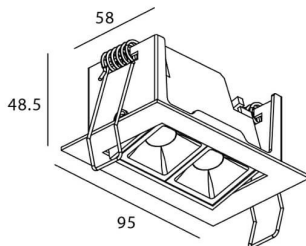

Star-A

Lavov Downlights from the family Star-A ,power 4 W and CRI 90 with an optic 30 degrees made in Die Cast Aluminum finished in Black with a real lumen output of 240lm and an efficiency of 60lm/W. DALI driver.

Item code	86.D031.2423.02
Product type	Indoor
Category	Downlights
Family	STAR
Subfamily	Star-A
Pictograms	

Scheme

Product	
Real power (W)	4
Real luminous flux (Lm)	240
Luminous efficiency (Lm/W)	60
Beam angle (°)	30
Life time (h)	50000 h L80B10
IP	20
Electrical class insulation	Clas II
Colour	Black
U. G. R	<19
Control gear included	Yes
Control gear	DALI
Flicker Free	Yes
Light source	LED
Type of LED	COB
Colour temperature (K)	4000
Colour consistency (SDCM)	SDCM<3
CRI	90