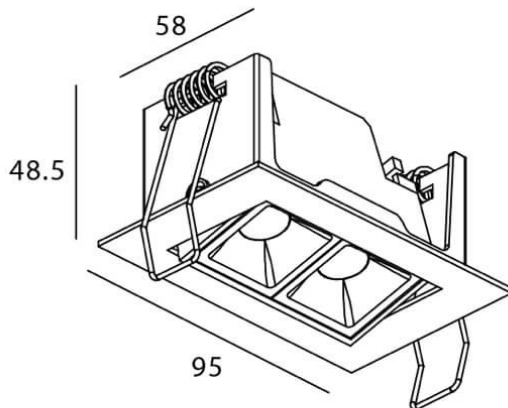

Star-A

Lavov Downlights from the family Star-A ,power 4 W and CRI 90 with an optic 30 degrees made in Die Cast Aluminum finished in Black with a real lumen output of 240lm and an efficiency of 60lm/W. DALI driver.

Item code	86.D031.2423.02
Product type	Indoor
Category	Downlights
Family	STAR
Subfamily	Star-A

Pictograms

Scheme

Product	
Real power (W)	4
Real luminous flux (Lm)	240
Luminous efficiency (Lm/W)	60
Beam angle (°)	30
Life time (h)	50000 h L80B10
IP	20
Electrical class insulation	Clas II
Colour	Black
U. G. R	19
Control gear included	Yes
Control gear	DALI
Flicker Free	Yes
Light source	LED
Type of LED	COB
Colour temperature (K)	4000
Colour consistency (SDCM)	SDCM3
CRI	90