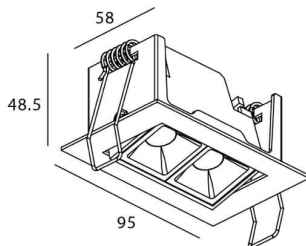

Scheme

Product

Real power (W) 4

Real luminous flux (Lm) 240

Luminous efficiency (Lm/W) 60

Beam angle (°) 30

Life time (h) 50000 h L80B10

IP 20

Electrical class insulation Clas II

Colour Black

U. G. R <19

Control gear included Yes

Control gear DALI

Flicker Free Yes

Light source LED

Type of LED COB

Colour temperature (K) 4000

Colour consistency (SDCM) SDCM<3

CRI 90