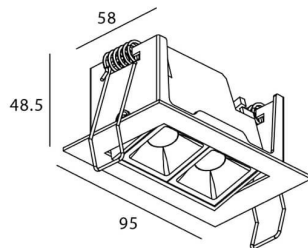

Star-A

Lavov Downlights from the family Star-A ,power 4 W and CRI 90 with an optic 30 degrees made in Die Cast Aluminum finished in Black with a real lumen output of 240lm and an efficiency of 60lm/W. DALI driver.

Item code	86.D031.2423.02
Product type	Indoor
Category	Downlights
Family	STAR
Subfamily	Star-A
Pictograms	

Scheme

Product	
Real power (W)	4
Real luminous flux (Lm)	240
Luminous efficiency (Lm/W)	60
Beam angle (°)	30
Life time (h)	50000 h L80B10
IP	20
Electrical class insulation	Clas II
Colour	Black
U. G. R	<19
Control gear included	Yes
Control gear	DALI
Flicker Free	Yes
Light source	LED
Type of LED	COB
Colour temperature (K)	4000
Colour consistency (SDCM)	SDCM<3
CRI	90