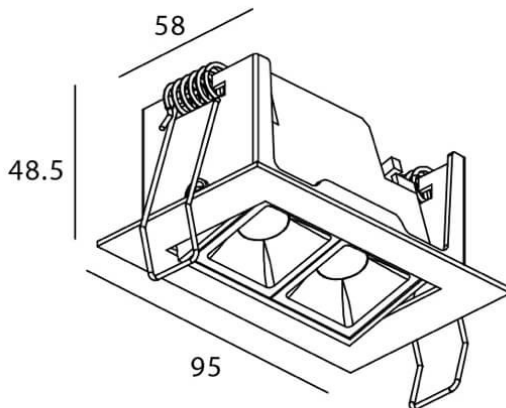

Star-A

Lavov Downlights from the family Star-A ,power 4 W and CRI 90 with an optic 30 degrees made in Die Cast Aluminum finished in Black with a real lumen output of 240lm and an efficiency of 60lm/W. DALI driver.

Item code	86.D031.2423.02
Product type	Indoor
Category	Downlights
Family	STAR
Subfamily	Star-A

Pictograms

Scheme

Product	
Real power (W)	4
Real luminous flux (Lm)	240
Luminous efficiency (Lm/W)	60
Beam angle (º)	30
Life time (h)	50000 h L80B10
IP	20
Electrical class insulation	Clas II
Colour	Black
U. G. R	<19
Control gear included	Yes
Control gear	DALI
Flicker Free	Yes
Light source	LED
Type of LED	COB
Colour temperature (K)	4000
Colour consistency (SDCM)	SDCM<3
CRI	90