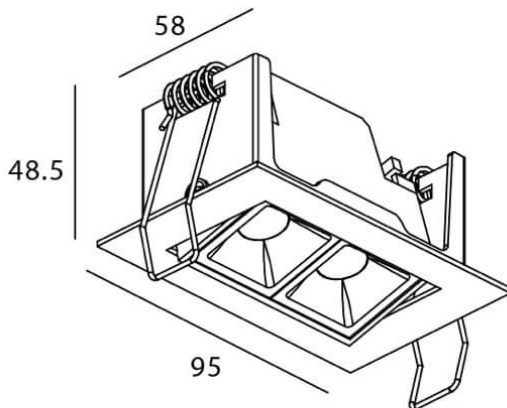

Pictograms

Scheme

Product	
Real power (W)	4
Real luminous flux (Lm)	240
Luminous efficiency (Lm/W)	60
Beam angle (°)	45
Life time (h)	50000 h L80B10
IP	20
Electrical class insulation	Clas II
Colour	White
U. G. R	19
Control gear included	Yes
Control gear	ON/OFF
Flicker Free	Yes
Light source	LED
Type of LED	COB
Colour temperature (K)	4000
Colour consistency (SDCM)	SDCM3
CRI	90