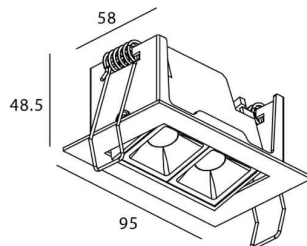

### Star-A

Lavov Downlights from the family Star-A ,power 4 W and CRI 90 with an optic 45 degrees made in Die Cast Aluminum finished in White with a real lumen output of 240lm and an efficiency of 60lm/W. ON/OFF driver.

### Scheme

Product	
Real power (W)	4
Real luminous flux (Lm)	240
Luminous efficiency (Lm/W)	60
Beam angle (°)	45
Life time (h)	50000 h L80B10
IP	20
Electrical class insulation	Clas II
Colour	White
U. G. R	<19
Control gear included	Yes
Control gear	ON/OFF
Flicker Free	Yes
Light source	LED
Type of LED	COB
Colour temperature (K)	4000
Colour consistency (SDCM)	SDCM<3
CRI	90