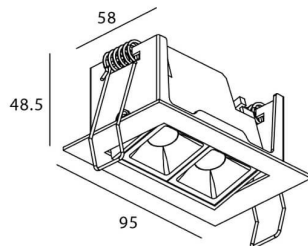

Scheme

Product	
Real power (W)	4
Real luminous flux (Lm)	240
Luminous efficiency (Lm/W)	60
Beam angle (°)	45
Life time (h)	50000 h L80B10
IP	20
Electrical class insulation	Clas II
Colour	White
U. G. R	<19
Control gear included	Yes
Control gear	ON/OFF
Flicker Free	Yes
Light source	LED
Type of LED	COB
Colour temperature (K)	4000
Colour consistency (SDCM)	SDCM<3
CRI	90