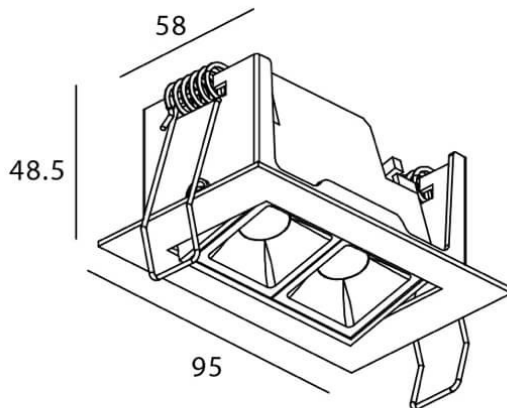

Star-A

Lavov Downlights from the family Star-A ,power 4 W and CRI 90 with an optic 45 degrees made in Die Cast Aluminum finished in Black with a real lumen output of 240lm and an efficiency of 60lm/W. ON/OFF driver.

Item code	86.D031.2431.02
Product type	Indoor
Category	Downlights
Family	STAR
Subfamily	Star-A

Pictograms

Scheme

Product	
Real power (W)	4
Real luminous flux (Lm)	240
Luminous efficiency (Lm/W)	60
Beam angle (°)	45
Life time (h)	50000 h L80B10
IP	20
Electrical class insulation	Clas II
Colour	Black
U. G. R	19
Control gear included	Yes
Control gear	ON/OFF
Flicker Free	Yes
Light source	LED
Type of LED	COB
Colour temperature (K)	4000
Colour consistency (SDCM)	SDCM3
CRI	90