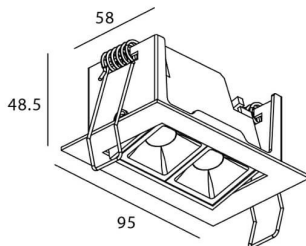

Scheme

Product

Real power (W)	4
Real luminous flux (Lm)	240
Luminous efficiency (Lm/W)	60
Beam angle (°)	45
Life time (h)	50000 h L80B10
IP	20
Electrical class insulation	Clas II
Colour	Black
U. G. R	<19
Control gear included	Yes
Control gear	ON/OFF
Flicker Free	Yes
Light source	LED
Type of LED	COB
Colour temperature (K)	4000
Colour consistency (SDCM)	SDCM<3
CRI	90