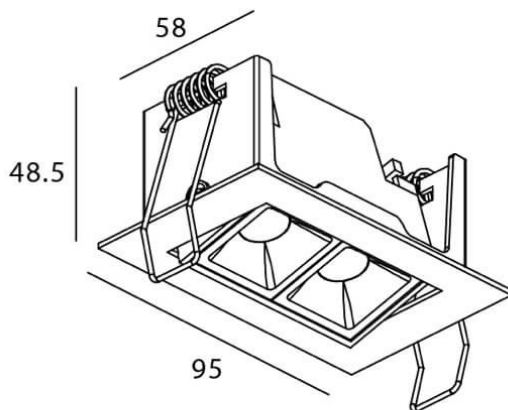

Star-A

Lavov Downlights from the family Star-A ,power 4 W and CRI 90 with an optic 45 degrees made in Die Cast Aluminum finished in Black with a real lumen output of 240lm and an efficiency of 60lm/W. ON/OFF driver.

Item code	86.D031.2431.02
Product type	Indoor
Category	Downlights
Family	STAR
Subfamily	Star-A

Pictograms

Scheme

Product	
Real power (W)	4
Real luminous flux (Lm)	240
Luminous efficiency (Lm/W)	60
Beam angle (&ordm;)	45
Life time (h)	50000 h L80B10
IP	20
Electrical class insulation	Clas II
Colour	Black
U. G. R	<19
Control gear included	Yes
Control gear	ON/OFF
Flicker Free	Yes
Light source	LED
Type of LED	COB
Colour temperature (K)	4000
Colour consistency (SDCM)	SDCM<3
CRI	90