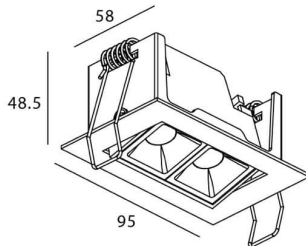

Star-A

Lavov Downlights from the family Star-A ,power 4 W and CRI 90 with an optic 45 degrees made in Die Cast Aluminum finished in Black with a real lumen output of 240lm and an efficiency of 60lm/W. ON/OFF driver.

Item code	86.D031.2431.02
Product type	Indoor
Category	Downlights
Family	STAR
Subfamily	Star-A
Pictograms	

Scheme

Product	
Real power (W)	4
Real luminous flux (Lm)	240
Luminous efficiency (Lm/W)	60
Beam angle (°)	45
Life time (h)	50000 h L80B10
IP	20
Electrical class insulation	Clas II
Colour	Black
U. G. R	<19
Control gear included	Yes
Control gear	ON/OFF
Flicker Free	Yes
Light source	LED
Type of LED	COB
Colour temperature (K)	4000
Colour consistency (SDCM)	SDCM<3
CRI	90