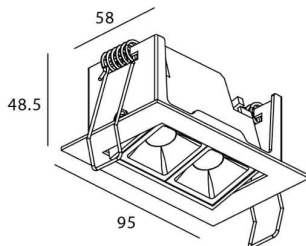

Star-A

Lavov Downlights from the family Star-A ,power 4 W and CRI 90 with an optic 45 degrees made in Die Cast Aluminum finished in Black with a real lumen output of 240lm and an efficiency of 60lm/W. ON/OFF driver.

Item code	86.D031.2431.02
Product type	Indoor
Category	Downlights
Family	STAR
Subfamily	Star-A
Pictograms	

Scheme

Product	
Real power (W)	4
Real luminous flux (Lm)	240
Luminous efficiency (Lm/W)	60
Beam angle (°)	45
Life time (h)	50000 h L80B10
IP	20
Electrical class insulation	Clas II
Colour	Black
U. G. R	<19
Control gear included	Yes
Control gear	ON/OFF
Flicker Free	Yes
Light source	LED
Type of LED	COB
Colour temperature (K)	4000
Colour consistency (SDCM)	SDCM<3
CRI	90