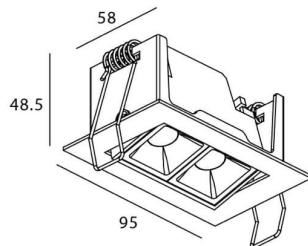

Scheme

Product

Real power (W) 4

Real luminous flux (Lm) 240

Luminous efficiency (Lm/W) 60

Beam angle (°) 45

Life time (h) 50000 h L80B10

IP 20

Electrical class insulation Clas II

Colour White

U. G. R <19

Control gear included Yes

Control gear DALI

Flicker Free Yes

Light source LED

Type of LED COB

Colour temperature (K) 4000

Colour consistency (SDCM) SDCM<3

CRI 90