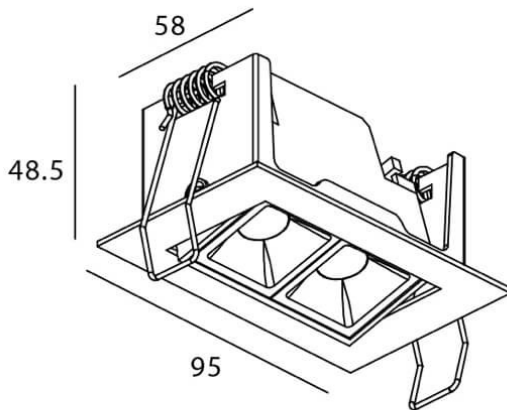

Star-A

Lavov Downlights from the family Star-A ,power 4 W and CRI 90 with an optic 45 degrees made in Die Cast Aluminum finished in White with a real lumen output of 240lm and an efficiency of 60lm/W. DALI driver.

Item code	86.D031.2433.01
Product type	Indoor
Category	Downlights
Family	STAR
Subfamily	Star-A

Pictograms

Scheme

Product	
Real power (W)	4
Real luminous flux (Lm)	240
Luminous efficiency (Lm/W)	60
Beam angle (°)	45
Life time (h)	50000 h L80B10
IP	20
Electrical class insulation	Clas II
Colour	White
U. G. R	19
Control gear included	Yes
Control gear	DALI
Flicker Free	Yes
Light source	LED
Type of LED	COB
Colour temperature (K)	4000
Colour consistency (SDCM)	SDCM3
CRI	90