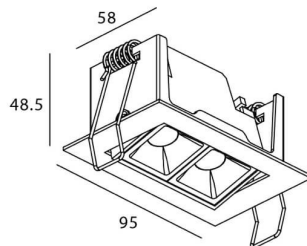

Star-A

Lavov Downlights from the family Star-A ,power 4 W and CRI 90 with an optic 45 degrees made in Die Cast Aluminum finished in White with a real lumen output of 240lm and an efficiency of 60lm/W. DALI driver.

Item code	86.D031.2433.01
Product type	Indoor
Category	Downlights
Family	STAR
Subfamily	Star-A
Pictograms	

Scheme

Product

Real power (W)	4
Real luminous flux (Lm)	240
Luminous efficiency (Lm/W)	60
Beam angle (°)	45
Life time (h)	50000 h L80B10
IP	20
Electrical class insulation	Clas II
Colour	White
U. G. R	<19
Control gear included	Yes
Control gear	DALI
Flicker Free	Yes
Light source	LED
Type of LED	COB
Colour temperature (K)	4000
Colour consistency (SDCM)	SDCM<3
CRI	90