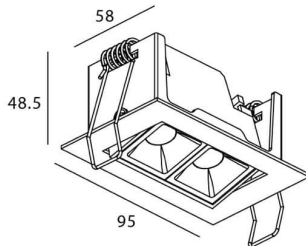

### Star-A

Lavov Downlights from the family Star-A ,power 4 W and CRI 90 with an optic 45 degrees made in Die Cast Aluminum finished in White with a real lumen output of 240lm and an efficiency of 60lm/W. DALI driver.

### Scheme

Product	
Real power (W)	4
Real luminous flux (Lm)	240
Luminous efficiency (Lm/W)	60
Beam angle (°)	45
Life time (h)	50000 h L80B10
IP	20
Electrical class insulation	Clas II
Colour	White
U. G. R	<19
Control gear included	Yes
Control gear	DALI
Flicker Free	Yes
Light source	LED
Type of LED	COB
Colour temperature (K)	4000
Colour consistency (SDCM)	SDCM<3
CRI	90