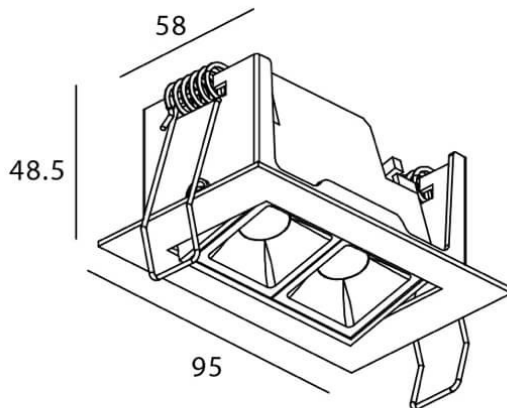

### Star-A

Lavov Downlights from the family Star-A ,power 4 W and CRI 90 with an optic 45 degrees made in Die Cast Aluminum finished in Black with a real lumen output of 240lm and an efficiency of 60lm/W. DALI driver.

### Scheme

Product	
Real power (W)	4
Real luminous flux (Lm)	240
Luminous efficiency (Lm/W)	60
Beam angle (&ordm;)	45
Life time (h)	50000 h L80B10
IP	20
Electrical class insulation	Clas II
Colour	Black
U. G. R	<19
Control gear included	Yes
Control gear	DALI
Flicker Free	Yes
Light source	LED
Type of LED	COB
Colour temperature (K)	4000
Colour consistency (SDCM)	SDCM<3
CRI	90