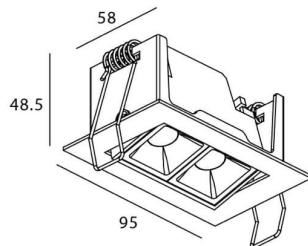

Scheme

Product

Real power (W) 4

Real luminous flux (Lm) 240

Luminous efficiency (Lm/W) 60

Beam angle (°) 45

Life time (h) 50000 h L80B10

IP 20

Electrical class insulation Clas II

Colour Black

U. G. R <19

Control gear included Yes

Control gear DALI

Flicker Free Yes

Light source LED

Type of LED COB

Colour temperature (K) 4000

Colour consistency (SDCM) SDCM<3

CRI 90