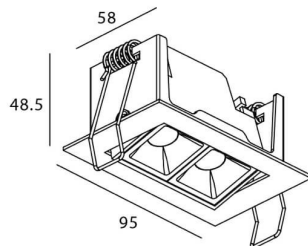

Star-A

Lavov Downlights from the family Star-A ,power 4 W and CRI 90 with an optic 45 degrees made in Die Cast Aluminum finished in Black with a real lumen output of 240lm and an efficiency of 60lm/W. DALI driver.

Item code	86.D031.2433.02
Product type	Indoor
Category	Downlights
Family	STAR
Subfamily	Star-A
Pictograms	

Scheme

Product	
Real power (W)	4
Real luminous flux (Lm)	240
Luminous efficiency (Lm/W)	60
Beam angle (°)	45
Life time (h)	50000 h L80B10
IP	20
Electrical class insulation	Clas II
Colour	Black
U. G. R	<19
Control gear included	Yes
Control gear	DALI
Flicker Free	Yes
Light source	LED
Type of LED	COB
Colour temperature (K)	4000
Colour consistency (SDCM)	SDCM<3
CRI	90