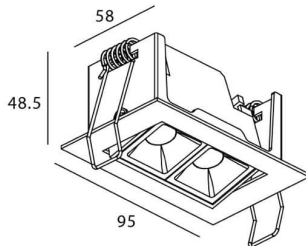

Star-A

Lavov Downlights from the family Star-A ,power 4 W and CRI 90 with an optic 45 degrees made in Die Cast Aluminum finished in Black with a real lumen output of 240lm and an efficiency of 60lm/W. DALI driver.

Item code	86.D031.2433.02
Product type	Indoor
Category	Downlights
Family	STAR
Subfamily	Star-A
Pictograms	

Scheme

Product	
Real power (W)	4
Real luminous flux (Lm)	240
Luminous efficiency (Lm/W)	60
Beam angle (°)	45
Life time (h)	50000 h L80B10
IP	20
Electrical class insulation	Clas II
Colour	Black
U. G. R	<19
Control gear included	Yes
Control gear	DALI
Flicker Free	Yes
Light source	LED
Type of LED	COB
Colour temperature (K)	4000
Colour consistency (SDCM)	SDCM<3
CRI	90