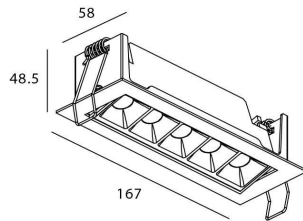

Scheme

Product

Real power (W) 10

Real luminous flux (Lm) 540

Luminous efficiency (Lm/W) 54

Beam angle (°) 15

Life time (h) 50000 h L80B10

IP 20

Electrical class insulation Clas II

Colour White

U. G. R <19

Control gear included Yes

Control gear ON/OFF

Flicker Free Yes

Light source LED

Type of LED COB

Colour temperature (K) 3000

Colour consistency (SDCM) SDCM<3

CRI 90