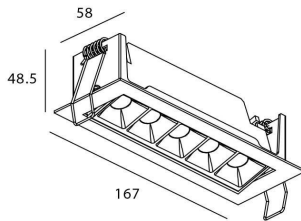

Star-A

Lavov Downlights from the family Star-A ,power 10 W and CRI 90 with an optic 15 degrees made in Die Cast Aluminum finished in White with a real lumen output of 540lm and an efficiency of 54lm/W. ON/OFF driver.

Item code	86.D031.3311.01
Product type	Indoor
Category	Downlights
Family	STAR
Subfamily	Star-A
Pictograms	

Scheme

Product	
Real power (W)	10
Real luminous flux (Lm)	540
Luminous efficiency (Lm/W)	54
Beam angle (°)	15
Life time (h)	50000 h L80B10
IP	20
Electrical class insulation	Clas II
Colour	White
U. G. R	<19
Control gear included	Yes
Control gear	ON/OFF
Flicker Free	Yes
Light source	LED
Type of LED	COB
Colour temperature (K)	3000
Colour consistency (SDCM)	SDCM<3
CRI	90