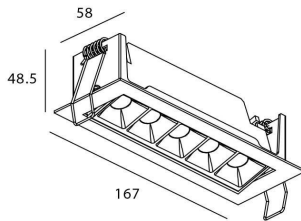

Star-A

Lavov Downlights from the family Star-A ,power 10 W and CRI 90 with an optic 15 degrees made in Die Cast Aluminum finished in Black with a real lumen output of 540lm and an efficiency of 54lm/W. ON/OFF driver.

Item code	86.D031.3311.02
Product type	Indoor
Category	Downlights
Family	STAR
Subfamily	Star-A
Pictograms	

Scheme

Product	
Real power (W)	10
Real luminous flux (Lm)	540
Luminous efficiency (Lm/W)	54
Beam angle (°)	15
Life time (h)	50000 h L80B10
IP	20
Electrical class insulation	Clas II
Colour	Black
U. G. R	<19
Control gear included	Yes
Control gear	ON/OFF
Flicker Free	Yes
Light source	LED
Type of LED	COB
Colour temperature (K)	3000
Colour consistency (SDCM)	SDCM<3
CRI	90